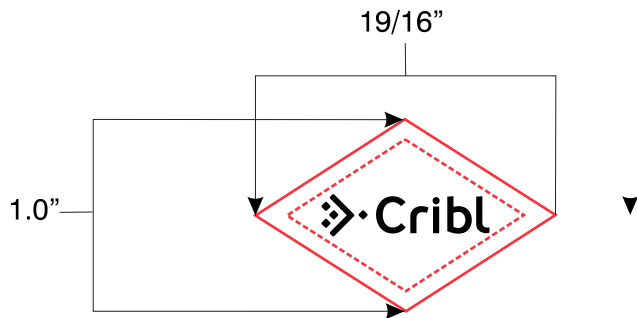

Customer Service E-mail: service@garrettspecialties.com

Order#: 149320

Product: Ball of Whacks: Blue

Item #: 1280-301069

Imprint Method: Pad Print on the First Piece: White

Actual Imprint Size: See Below

Art Size
0.875" W x 0.220" H