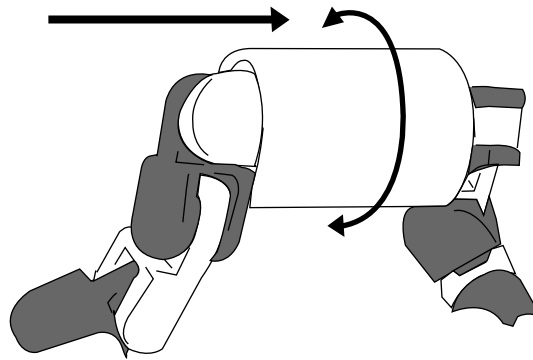

GARRETT SPECIALTIES

a promotional product company

eProof

2 Split Rock Drive Suite 11, Cherry Hill, NJ 08003

Telephone: 1-856 424-4818 or 1-800 320-1510

Fax: 1-856 424-5269

Hours of Operation: 9:00 - 5:30 pm Eastern, M - F

Customer Service E-mail: service@garrettspecialties.com

Order#: 149207

Product: Klixx-32 Link: Blue/White

Item #: 1064-101087

Imprint Method: Pad Print on the Cylinder: Process Blue

Actual Imprint Size: 1.36"W x 0.75"H

THIS IMPRINT
WRAPS AROUND
THE CYLINDER

*** IMPORTANT INFORMATION *** (PLEASE READ)

Please proof carefully for spelling errors, omissions, and layout accuracy. It is your responsibility to correct any errors. Garrett Specialties assumes no responsibility for errors after a proof has been authorized to print. Please note changes or revisions to your proof from your original instructions may cause revision in your ship date. Delays in paper proof approval also may require a change in your schedule ship dates. Occasionally, some fax machines may distort the image. Please pay close attention to numbers.

It is imperative that you view your e-proof and submit your approval and/or changes promptly to maintain your anticipated delivery date.

Please keep in mind that this virtual proof is not a printed sample of your artwork on our product. The size and placement of the artwork may vary from this proof when actually printed on the product. Carefully review the attached proof for verification of copy & layout.

Due to inherent technical differences in color monitors, the imprint colors and product colors depicted in the attached proof will not resemble those in the final product. We make every effort to match requested custom colors, but cannot guarantee a 100% exact match. Imprints are applied using pad or screen inks. These inks are hand mixed as close as possible to the requested color but may vary 2 to 4 shades. For this reason an exact PMS match cannot be guaranteed.

Your order is ON HOLD until we receive an approval from you in reference to your artwork.