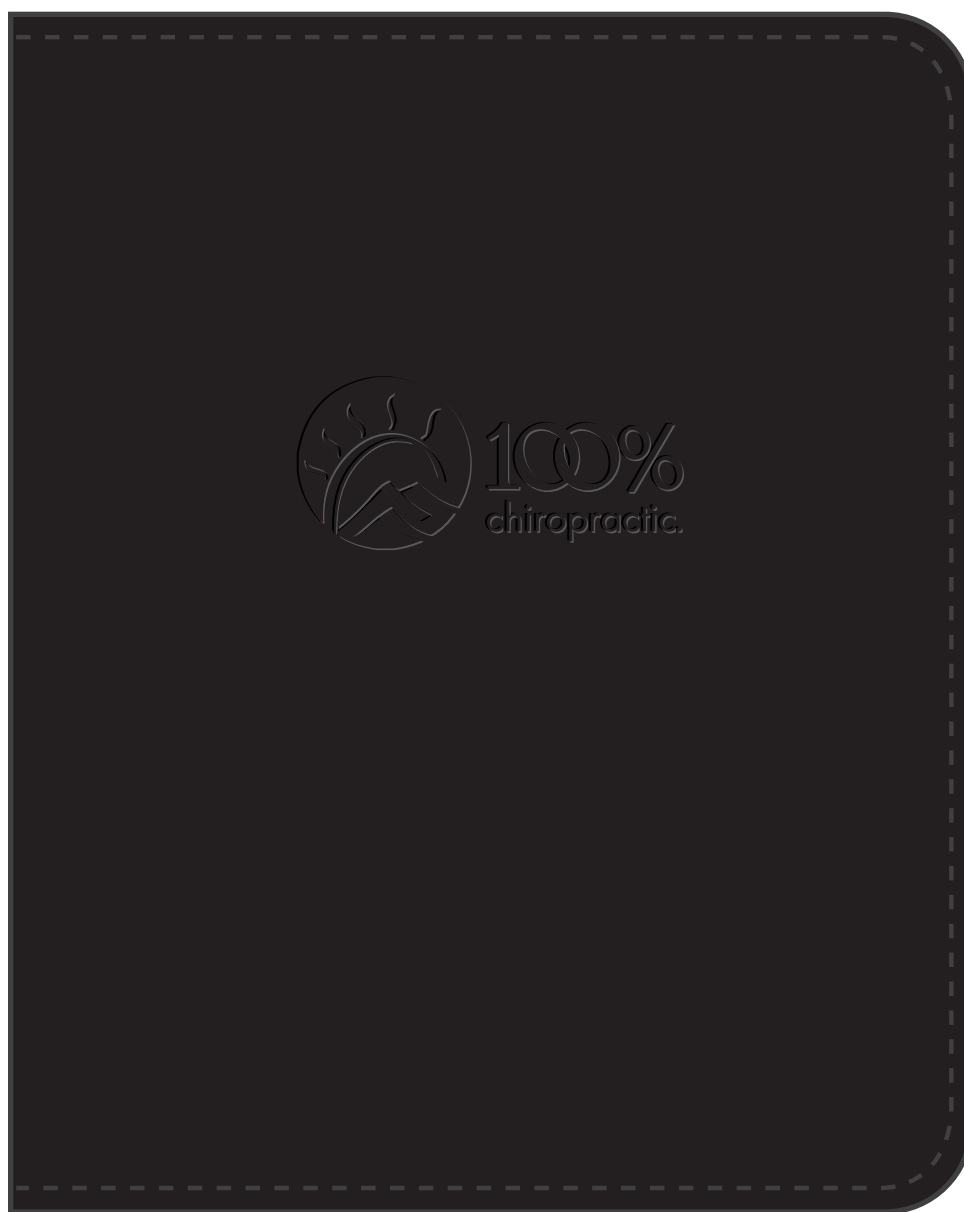

Order#: 149114

Product: The Advisor Portfolio:

Item #: 1041-106896

Imprint Method: Deboss Imprint-Outside Cover

Actual Imprint Size: 4"W x 1.78"H

IMAGE ABOVE IS SCALED TO 50% OF ACTUAL SIZE

ART BELOW SHOWN AT 100%