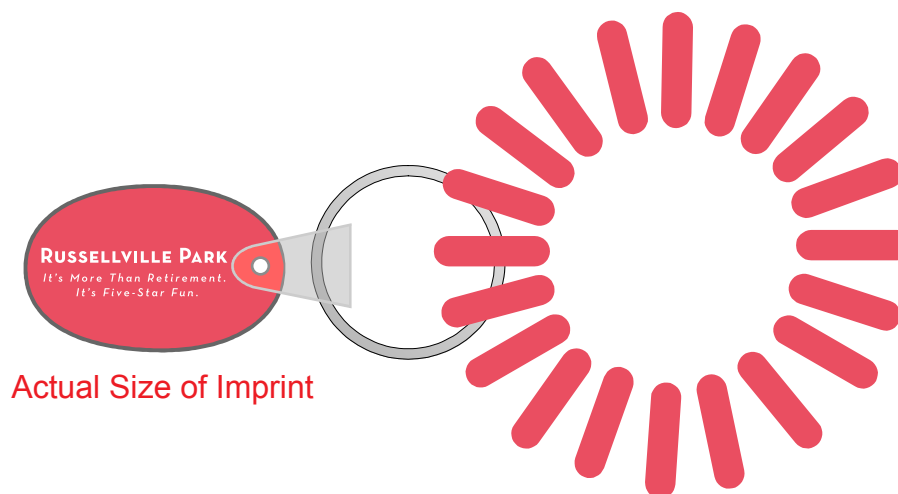

**Order#:** 148894

**Product:** Spiral Wrist Coil Tag - Pink

**Item #:** 1268-106396

**Imprint Method:** Pad Print on the Tag - White

**NOTE: SMALL TEXT MAY BE HARD TO READ AND FILL IN.**

Actual Size of Imprint