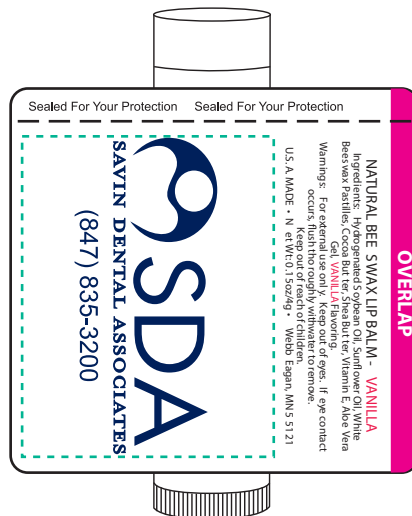

Customer Service E-mail: service@garrettspecialties.com

Order#: 148672

Product: Natural Beeswax Lip Balm: Vanilla Flavor

Item #: 1064-318609

Imprint Method: 4 Color Process on the Wraparound Label

Actual Imprint Size: 1.64"W x 0.75"H logo on label