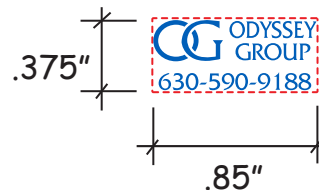

Customer Service E-mail: [service@garrettspecialties.com](mailto:service@garrettspecialties.com)

**Order#:** 148653

**Product:** Porta-Potty Squeezies Stress Reliever

**Item #:** 1364-311241

**Imprint Method:** Screen Print on the Top: Royal Blue 300

**Actual Imprint Size:** 0.85"W x 0.375"H

Location 1  
(Front)

Please NOTE: I had to modify the layout of the artwork in order for it to fit well within the very limited imprint space on this item. Please advise if this is okay.