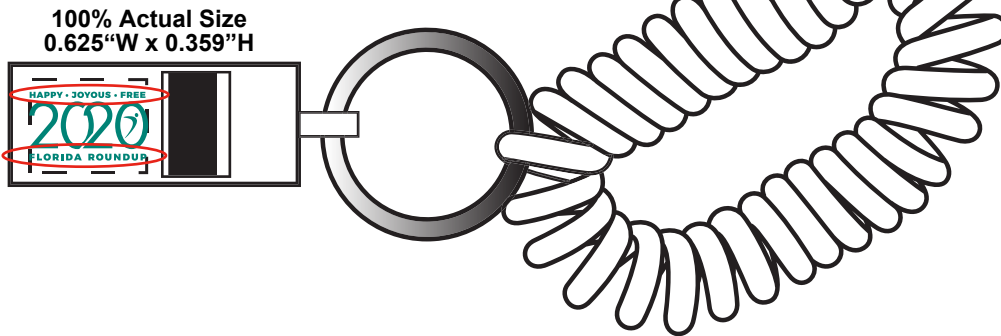

Order#: 148429
Product: Wrist Coil Whistle Key Chain: White
Item #: 1348-306430

Imprint Method: Pad Print on the Top of Whistle: Teal 327
Actual Imprint Size: 0.625" Wide

100% ACTUAL SIZE

Layout #1 - Art as is

Trouble areas are circled on FPO Item Rendering

The text is smaller than the 7 point minimum and will fill in.

Exp - 7pt ~~Exp - 7pt~~ .052" H

Layout #2 - Suggested art

100% ACTUAL SIZE

100% Actual Size
0.625" W x 0.3788" H