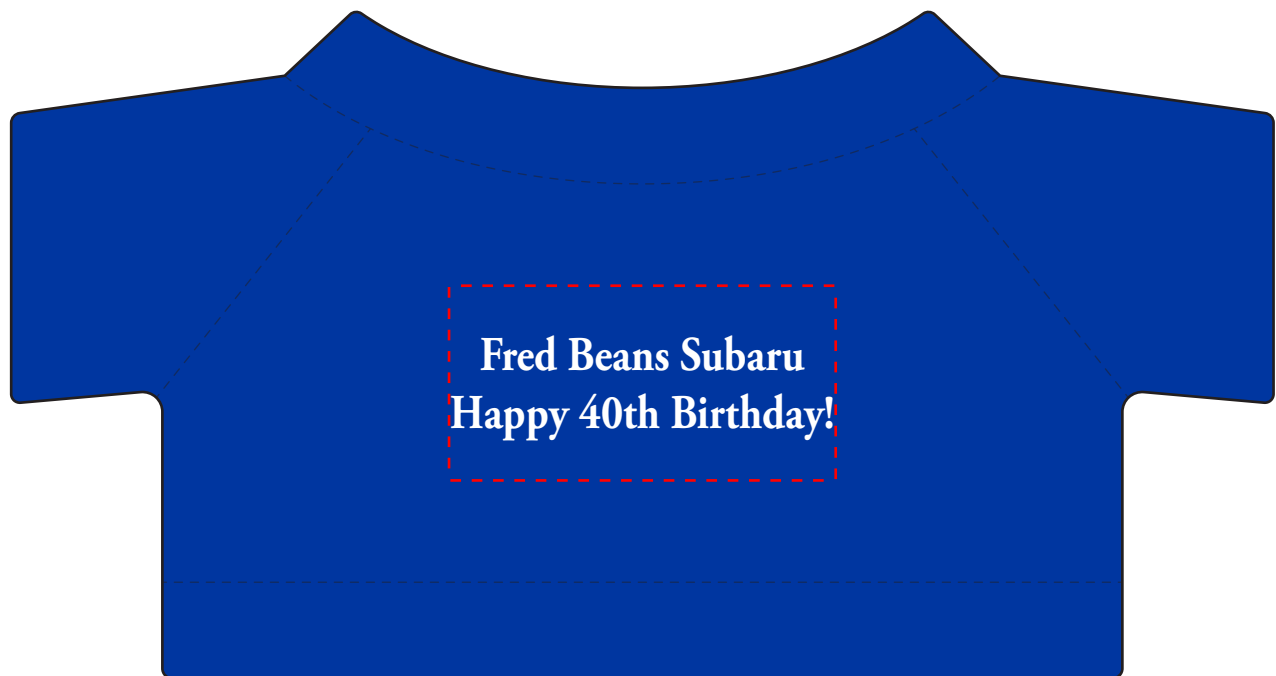

GARRETT SPECIALTIES

a promotional product company

eProof

2 Split Rock Drive Suite 11, Cherry Hill, NJ 08003

Telephone: 1-856 424-4818 or 1-800 320-1510

Fax: 1-856 424-5269

Hours of Operation: 9:00 - 5:30 pm Eastern, M - F

Customer Service E-mail: service@garrettspecialties.com

Order#: 147892

Product: Plush Bear with T-Shirt - 7": Royal blue T Shirt

Item #: 1097-316289

Imprint Method: Silkscreen on the Front of T-Shirt : White

Actual Imprint Size: 2"W x 0.54"H

Actual Size of Imprint
Dotted Lines Do Not Print

***** IMPORTANT INFORMATION *** (PLEASE READ)**

Please proof carefully for spelling errors, omissions, and layout accuracy. It is your responsibility to correct any errors. Garrett Specialties assumes no responsibility for errors after a proof has been authorized to print. Please note changes or revisions to your proof from your original instructions may cause revision in your ship date. Delays in paper proof approval also may require a change in your schedule ship dates. Occasionally, some fax machines may distort the image. Please pay close attention to numbers.

It is imperative that you view your e-proof and submit your approval and/or changes promptly to maintain your anticipated delivery date.

Please keep in mind that this virtual proof is not a printed sample of your artwork on our product. The size and placement of the artwork may vary from this proof when actually printed on the product. Carefully review the attached proof for verification of copy & layout.

Due to inherent technical differences in color monitors, the imprint colors and product colors depicted in the attached proof will not resemble those in the final product. We make every effort to match requested custom colors, but cannot guarantee a 100% exact match. Imprints are applied using pad or screen inks. These inks are hand mixed as close as possible to the requested color but may vary 2 to 4 shades. For this reason an exact PMS match cannot be guaranteed.

Your order is ON HOLD until we receive an approval from you in reference to your artwork.