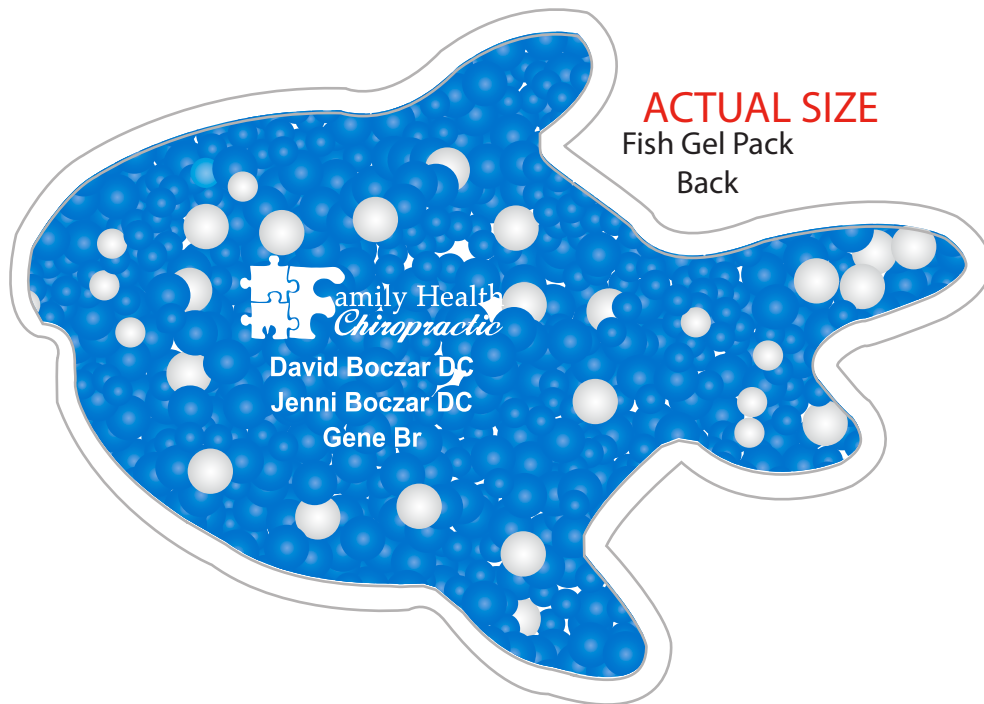

Customer Service E-mail: service@garrettspecialties.com

Order#: 147880

Product: Fish Gel Pack

Item #: 1008-307054

Imprint Method: Screen Print on the Back: White

Actual Imprint Size: 1.375"W x 1"H

PLEASE NOTE: LOGO(S) ARE SHOWN AT MAX IMPRINT SIZE