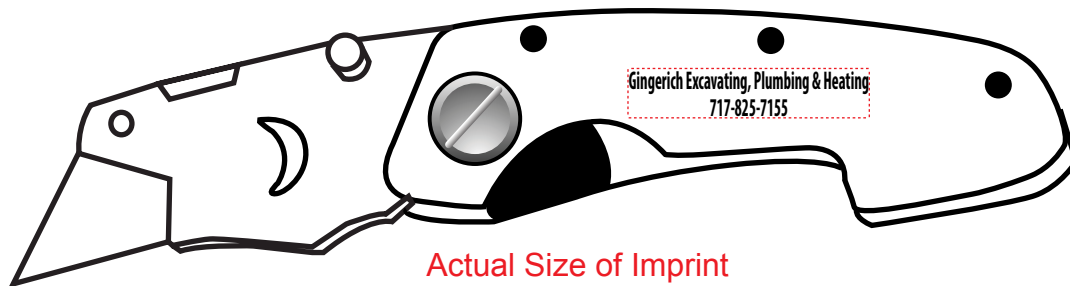

Customer Service E-mail: service@garrettspecialties.com

Order#: 147518

Product: Foldable Utility Knife: Black

Item #: 1101-301547

Imprint Method: Laser Engraved on the Handle

Actual Imprint Size: 1.25"W x 0.25"H