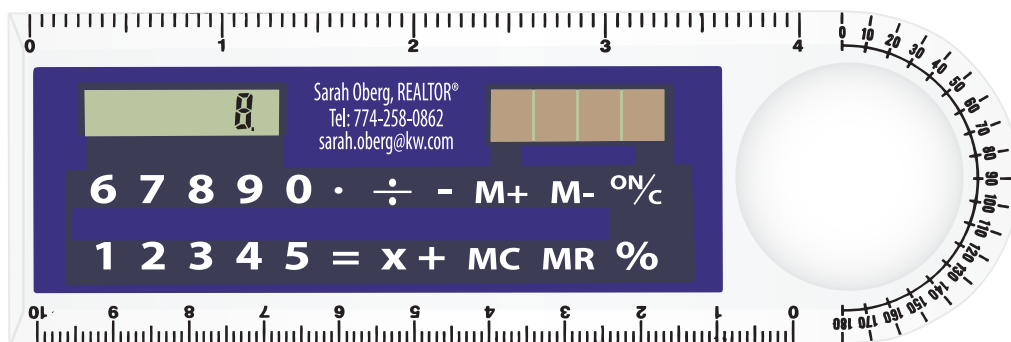

GARRETT SPECIALTIES

a promotional product company

eProof

2 Split Rock Drive Suite 11, Cherry Hill, NJ 08003

Telephone: 1-856 424-4818 or 1-800 320-1510

Fax: 1-856 424-5269

Hours of Operation: 9:00 - 5:30 pm Eastern, M - F

Customer Service E-mail: service@garrettspecialties.com

Order#: 147452

Product: Add Up Multifunction Ruler

Item #: 1008-305279

Imprint Method: Screen Print on the Front Top, Between Displays: White

Actual Imprint Size: 0.75"W x 0.375"H

"®" will print as a dot at such a small size.
I recommend removing, or leaving as is. Please advise.

ACTUAL SIZE

*** IMPORTANT INFORMATION *** (PLEASE READ)

Please proof carefully for spelling errors, omissions, and layout accuracy. It is your responsibility to correct any errors. Garrett Specialties assumes no responsibility for errors after a proof has been authorized to print. Please note changes or revisions to your proof from your original instructions may cause revision in your ship date. Delays in paper proof approval also may require a change in your schedule ship dates. Occasionally, some fax machines may distort the image. Please pay close attention to numbers.

It is imperative that you view your e-proof and submit your approval and/or changes promptly to maintain your anticipated delivery date.

Please keep in mind that this virtual proof is not a printed sample of your artwork on our product. The size and placement of the artwork may vary from this proof when actually printed on the product. Carefully review the attached proof for verification of copy & layout.

Due to inherent technical differences in color monitors, the imprint colors and product colors depicted in the attached proof will not resemble those in the final product. We make every effort to match requested custom colors, but cannot guarantee a 100% exact match. Imprints are applied using pad or screen inks. These inks are hand mixed as close as possible to the requested color but may vary 2 to 4 shades. For this reason an exact PMS match cannot be guaranteed.

Your order is ON HOLD until we receive an approval from you in reference to your artwork.