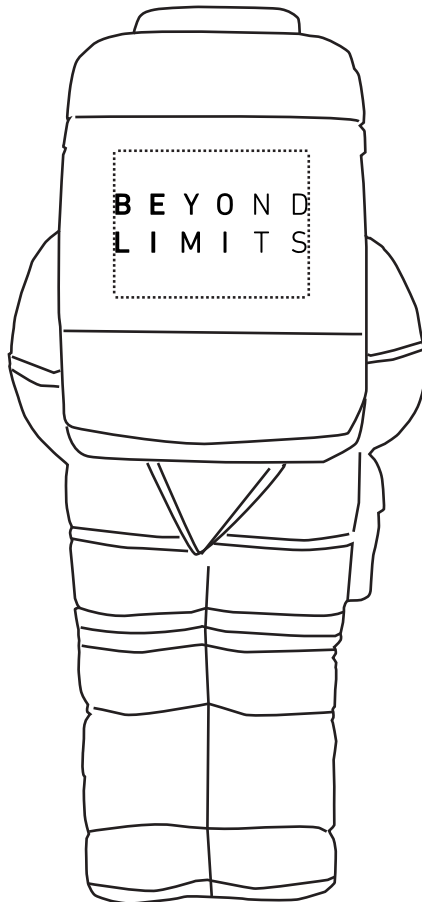

Customer Service E-mail: service@garrettspecialties.com

Order#: 147030

Product: Astronaut Stress Ball

Item #: 1008-108000

Imprint Method: Pad Print on the Backpack: Black

Actual Imprint Size: 1"W x 0.31"H

BACK