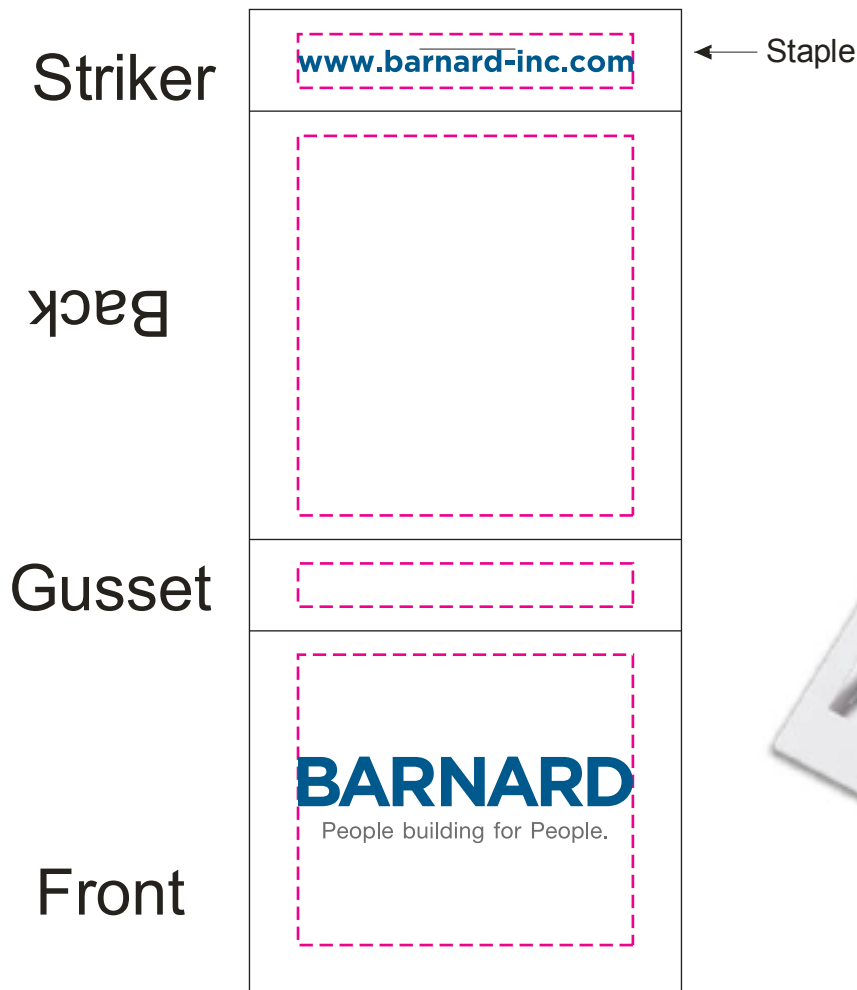

Order#: 147003

Product: Fly Fishing Matchbook with Flies

Item #: 1280-104608

Imprint Method: Digital Print on the Front Cover

Actual Imprint Size: 1.75" Wide on the Front & Striker

Actual Size of Imprint
Dotted Lines Do Not Print

ART NOTES

The template to the left shows the matchbook laid out flat. To get an idea of how it would look, I would recommend printing this proof out, cutting along the outside rectangle of the template to the left, and folding along the lines to assemble the matchbook. Each side has been labeled to give you a point of reference.