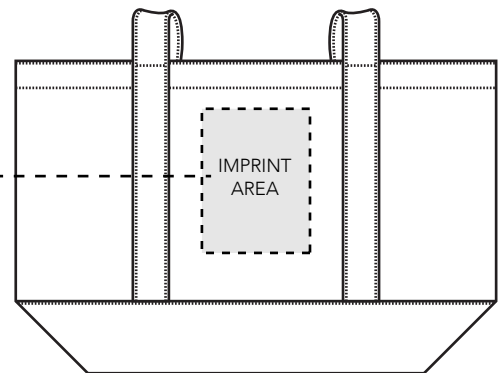

GARRETT SPECIALTIES

a promotional product company

eProof

2 Split Rock Drive Suite 11, Cherry Hill, NJ 08003

Telephone: 1-856 424-4818 or 1-800 320-1510

Fax: 1-856 424-5269

Hours of Operation: 9:00 - 5:30 pm Eastern, M - F

Customer Service E-mail: service@garrettspecialties.com

Order#: 146862

Product: Medium Snap Tote: Navy Trim

Item #: 1090-318238

Imprint Method: Screen Print on the Front: Orange 172

Actual Imprint Size: 4.5"W x 1"H

PHILLIPS
MANAGEMENT GROUP

***** IMPORTANT INFORMATION *** (PLEASE READ)**

Please proof carefully for spelling errors, omissions, and layout accuracy. It is your responsibility to correct any errors. Garrett Specialties assumes no responsibility for errors after a proof has been authorized to print. Please note changes or revisions to your proof from your original instructions may cause revision in your ship date. Delays in paper proof approval also may require a change in your schedule ship dates. Occasionally, some fax machines may distort the image. Please pay close attention to numbers.

It is imperative that you view your e-proof and submit your approval and/or changes promptly to maintain your anticipated delivery date.

Please keep in mind that this virtual proof is not a printed sample of your artwork on our product. The size and placement of the artwork may vary from this proof when actually printed on the product. Carefully review the attached proof for verification of copy & layout.

Due to inherent technical differences in color monitors, the imprint colors and product colors depicted in the attached proof will not resemble those in the final product. We make every effort to match requested custom colors, but cannot guarantee a 100% exact match. Imprints are applied using pad or screen inks. These inks are hand mixed as close as possible to the requested color but may vary 2 to 4 shades. For this reason an exact PMS match cannot be guaranteed.

Your order is ON HOLD until we receive an approval from you in reference to your artwork.