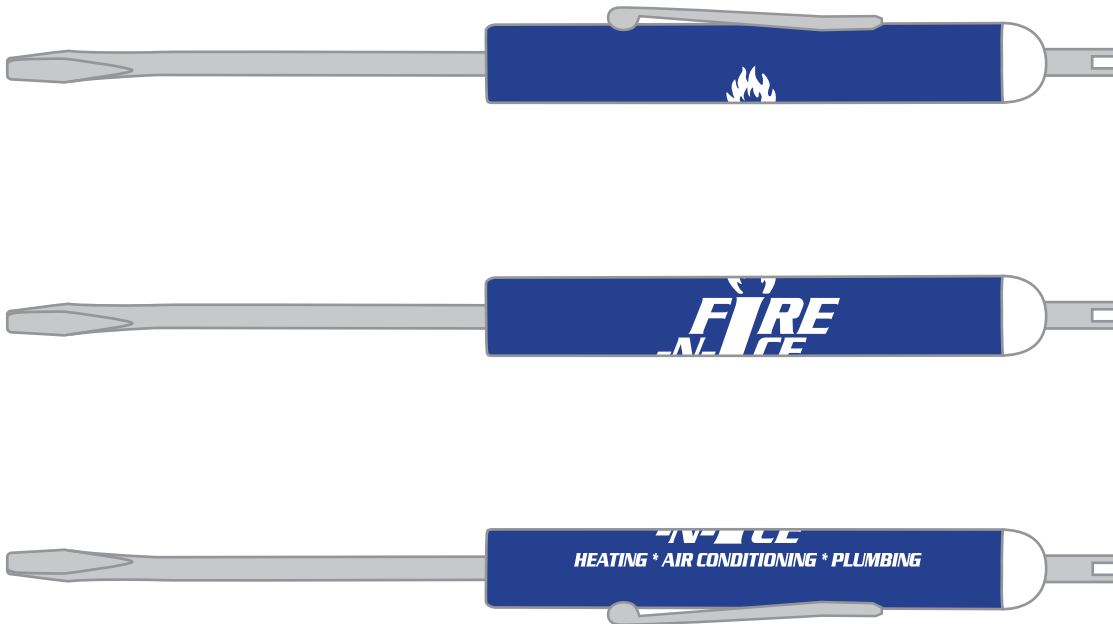

Customer Service E-mail: [service@garrettspecialties.com](mailto:service@garrettspecialties.com)

**Order#:** 146834

**Product:** Screwdriver with Stem Top: Metallic blue/White

**Item #:** 1024-314206

**Imprint Method:** Screen Print on the Side Barrel: White

**Actual Imprint Size:** 1.81"W x 0.75"H