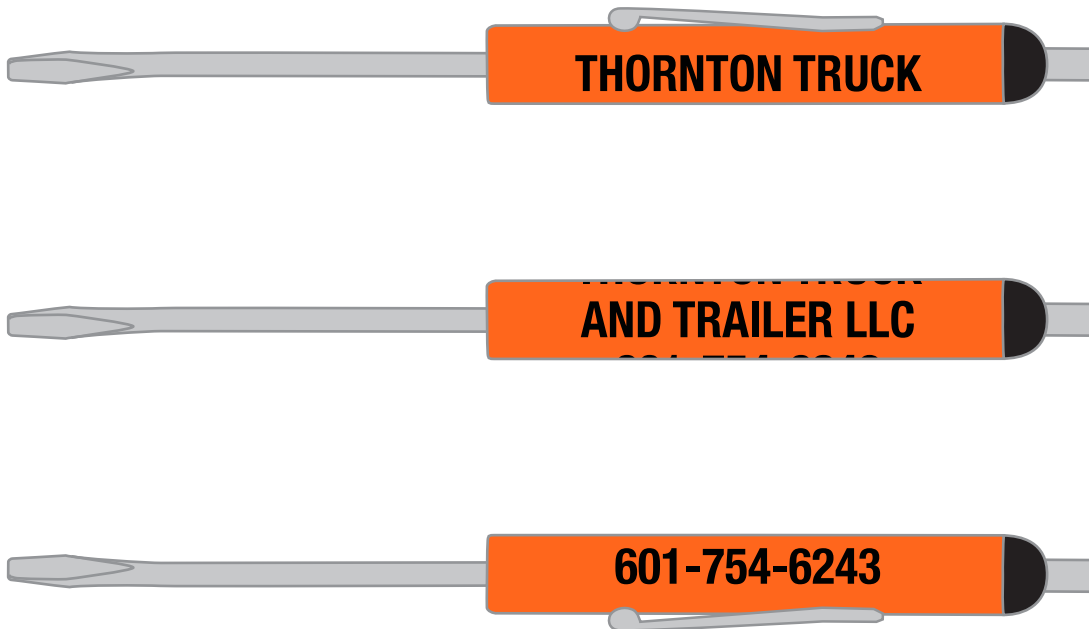

GARRETT SPECIALTIES

a promotional product company

eProof

2 Split Rock Drive Suite 11, Cherry Hill, NJ 08003

Telephone: 1-856 424-4818 or 1-800 320-1510

Fax: 1-856 424-5269

Hours of Operation: 9:00 - 5:30 pm Eastern, M - F

Customer Service E-mail: service@garrettspecialties.com

Order#: 146803

Product: Standard Blade Neodymium Magnet: Orange/Black

Item #: 1024-314202

Imprint Method: Screen Print on the Side Barrel: Black

Actual Imprint Size: 1.8"W x 0.75"H

**THORNTON TRUCK
AND TRAILER LLC
601-754-6243**

*** IMPORTANT INFORMATION *** (PLEASE READ)

Please proof carefully for spelling errors, omissions, and layout accuracy. It is your responsibility to correct any errors. Garrett Specialties assumes no responsibility for errors after a proof has been authorized to print. Please note changes or revisions to your proof from your original instructions may cause revision in your ship date. Delays in paper proof approval also may require a change in your schedule ship dates. Occasionally, some fax machines may distort the image. Please pay close attention to numbers.

It is imperative that you view your e-proof and submit your approval and/or changes promptly to maintain your anticipated delivery date.

Please keep in mind that this virtual proof is not a printed sample of your artwork on our product. The size and placement of the artwork may vary from this proof when actually printed on the product. Carefully review the attached proof for verification of copy & layout.

Due to inherent technical differences in color monitors, the imprint colors and product colors depicted in the attached proof will not resemble those in the final product.

We make every effort to match requested custom colors, but cannot guarantee a 100% exact match. Imprints are applied using pad or screen inks. These inks are hand mixed as close as possible to the requested color but may vary 2 to 4 shades. For this reason an exact PMS match cannot be guaranteed.

Your order is ON HOLD until we receive an approval from you in reference to your artwork.