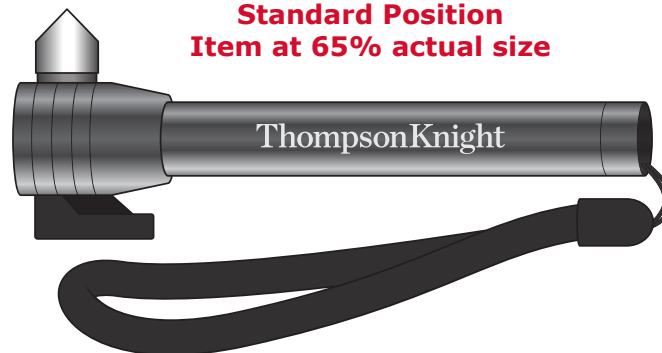

Customer Service E-mail: service@garrettspecialties.com

Order#: 146767

Product: 4-In-1 COB Emergency Flashlight: Gunmetal

Item #: 1097-319030

Imprint Method: Laser Engraved on the Front (Strap To Right)

Actual Imprint Size: 2"W x 0.25"H

100% Actual Size Imprint

ThompsonKnight

**Standard Position
Item at 65% actual size**

***** IMPORTANT INFORMATION *** (PLEASE READ)**

Please proof carefully for spelling errors, omissions, and layout accuracy. It is your responsibility to correct any errors. Garrett Specialties assumes no responsibility for errors after a proof has been authorized to print. Please note changes or revisions to your proof from your original instructions may cause revision in your ship date. Delays in paper proof approval also may require a change in your schedule ship dates. Occasionally, some fax machines may distort the image. Please pay close attention to numbers.