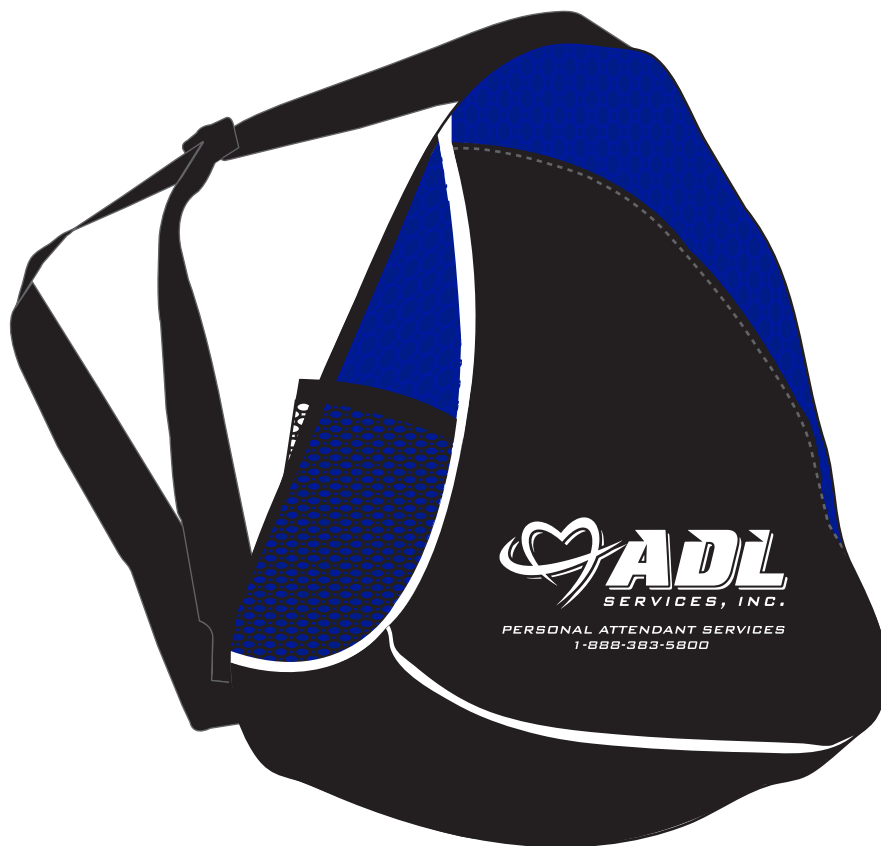

*** IMPORTANT INFORMATION *** (PLEASE READ)

Please proof carefully for spelling errors, omissions, and layout accuracy. It is your responsibility to correct any errors. Garrett Specialties assumes no responsibility for errors after a proof has been authorized to print. Please note changes or revisions to your proof from your original instructions may cause revision in your ship date. Delays in paper proof approval also may require a change in your schedule ship dates. Occasionally, some fax machines may distort the image. Please pay close attention to numbers.

It is imperative that you view your e-proof and submit your approval and/or changes promptly to maintain your anticipated delivery date.

Please keep in mind that this virtual proof is not a printed sample of your artwork on our product. The size and placement of the artwork may vary from this proof when actually printed on the product. Carefully review the attached proof for verification of copy & layout.

Due to inherent technical differences in color monitors, the imprint colors and product colors depicted in the attached proof will not resemble those in the final product. We make every effort to match requested custom colors, but cannot guarantee a 100% exact match. Imprints are applied using pad or screen inks. These inks are hand mixed as close as possible to the requested color but may vary 2 to 4 shades. For this reason an exact PMS match cannot be guaranteed.

Your order is ON HOLD until we receive an approval from you in reference to your artwork.