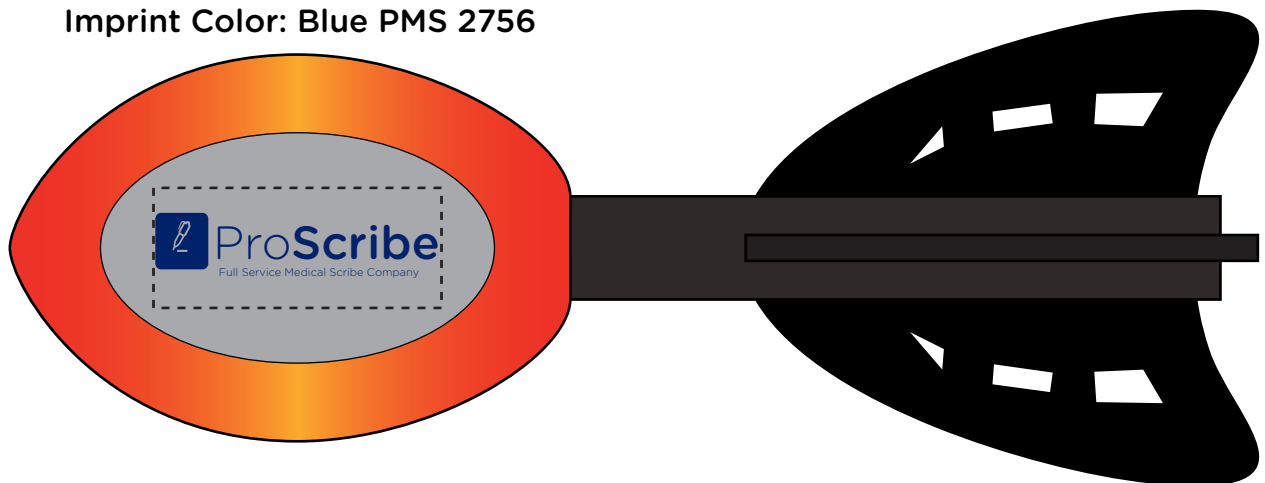

Customer Service E-mail: service@garrettspecialties.com

Order#: 146722

Product: Funky Foam Flyer: Orange or Blue

Item #: 1097-311613

Imprint Method: Pad Print on the Side: See Below for imprint color options

Actual Imprint Size: 1.5"W x 0.33"H

Please be advised that the tagline text under "ProScribe" falls below the 7pt font minimum standard and will fill in when printed.

Imprint Color: Blue PMS 7687

Imprint Color: Blue PMS 2756