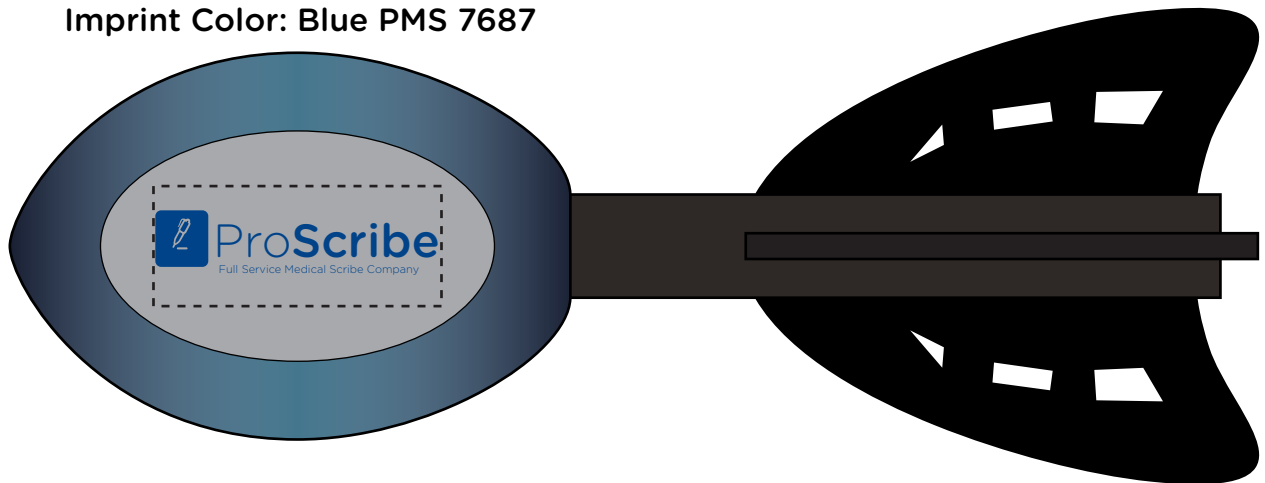

Customer Service E-mail: service@garrettspecialties.com

Order#: 146722

Product: Funky Foam Flyer: Orange or Blue

Item #: 1097-311613

Imprint Method: Pad Print on the Side: See Below for imprint color options

Actual Imprint Size: 1.5"W x 0.33"H

Please be advised that the tagline text under "ProScribe" falls below the 7pt font minimum standard and will fill in when printed.

Imprint Color: Blue PMS 7687

Imprint Color: Blue PMS 2756