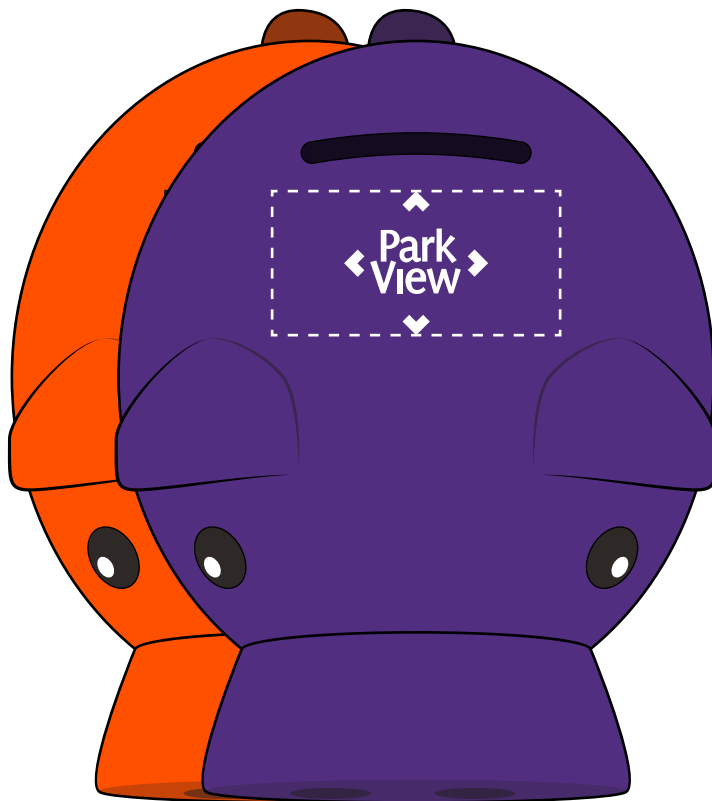

Customer Service E-mail: service@garrettspecialties.com

Order#: 146549

Product: Piggy Coin Bank : Purple & Orange

Item #: 1097-318584

Imprint Method: Pad Print on the Top: White

Actual Imprint Size: 0.75"W x 0.75"H