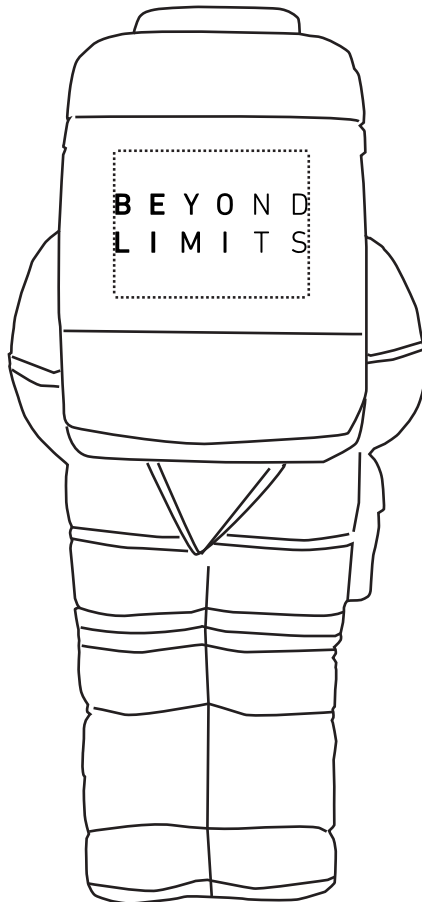

Customer Service E-mail: service@garrettspecialties.com

Order#: 146478

Product: Astronaut Stress Ball

Item #: 1008-108000

Imprint Method: Pad Print on the Backpack: Black

Actual Imprint Size: 1"W x 0.31"H

BACK