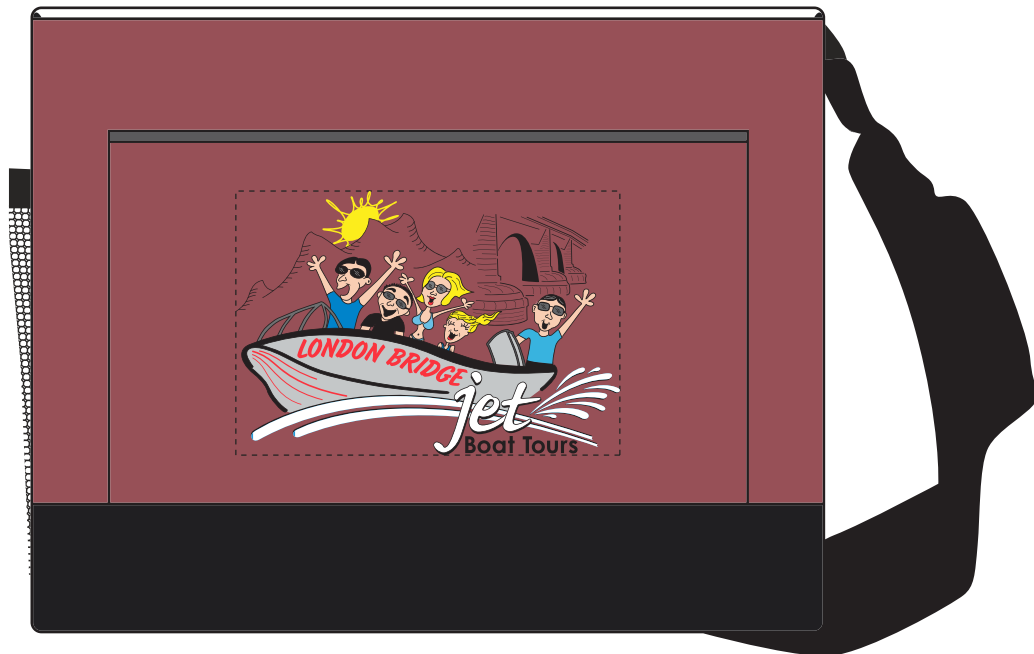

Customer Service E-mail: [service@garrettspecialties.com](mailto:service@garrettspecialties.com)

**Order#:** 146225

**Product:** Strand Snow Canvas Lunch : Red

**Item #:** 1097-313663

**Imprint Method:** 4 Color Process on the Front Pocket

**Actual Imprint Size:** 4"W x 2.75"H

Item shown @ 50% of actual size