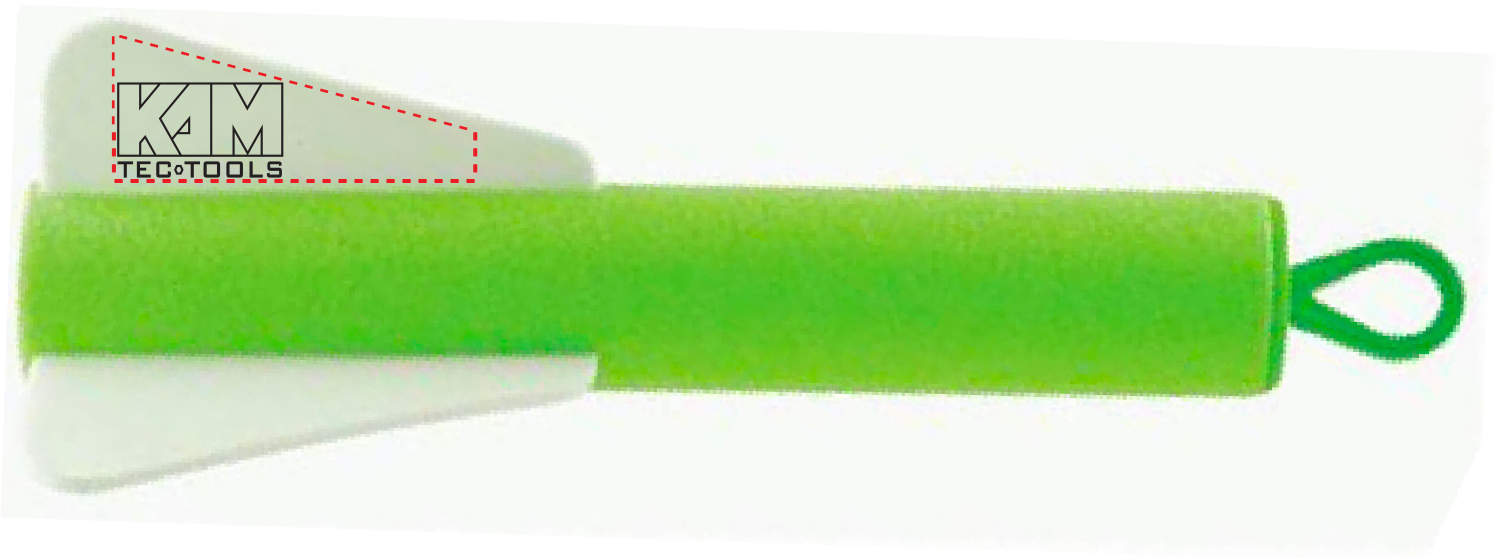

Customer Service E-mail: service@garrettspecialties.com

Order#: 146207

Product: Flying Rocket: Green

Item #: 1064-108262

Imprint Method: Screen Print on the Fin: Black

Actual Imprint Size: 0.86"W x 0.5"H

Actual Size of Imprint
Dotted Lines Do Not Print