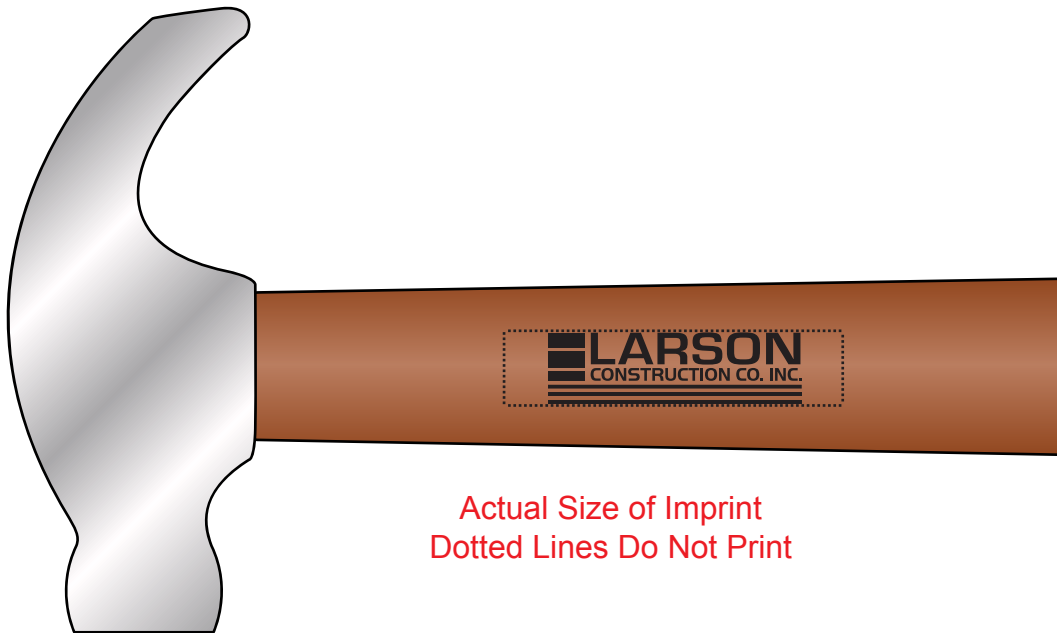

Customer Service E-mail: service@garrettspecialties.com

Order#: 146075

Product: Hammer Stress Reliever

Item #: 1348-316093

Imprint Method: Pad Print on the Handle: Black

Actual Imprint Size: 1.32"W x 0.37"H

Actual Size of Imprint
Dotted Lines Do Not Print

***** IMPORTANT INFORMATION *** (PLEASE READ)**

Please proof carefully for spelling errors, omissions, and layout accuracy. It is your responsibility to correct any errors. Garrett Specialties assumes no responsibility for errors after a proof has been authorized to print. Please note changes or revisions to your proof from your original instructions may cause revision in your ship date. Delays in paper proof approval also may require a change in your schedule ship dates. Occasionally, some fax machines may distort the image. Please pay close attention to numbers.