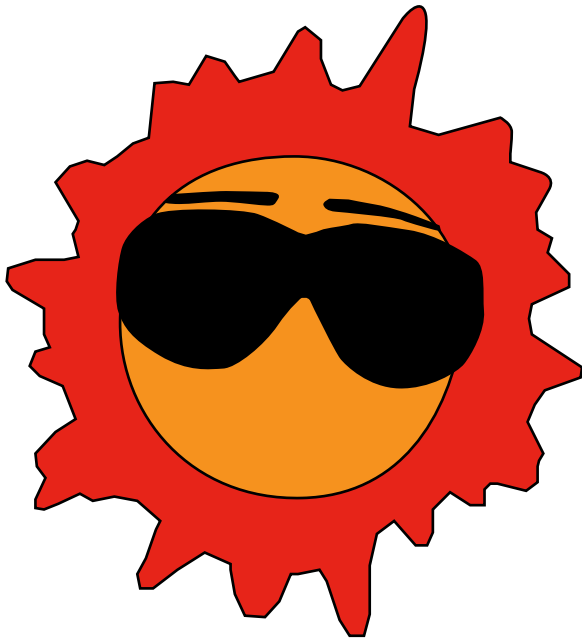

Customer Service E-mail: service@garrettspecialties.com

Order#: 145988

Product: Cool Sun Stress Ball: Red

Item #: 1008-100888

Imprint Method: Pad Print on the Back Side: Black

Actual Imprint Size: 1.84"W x 1.22"H