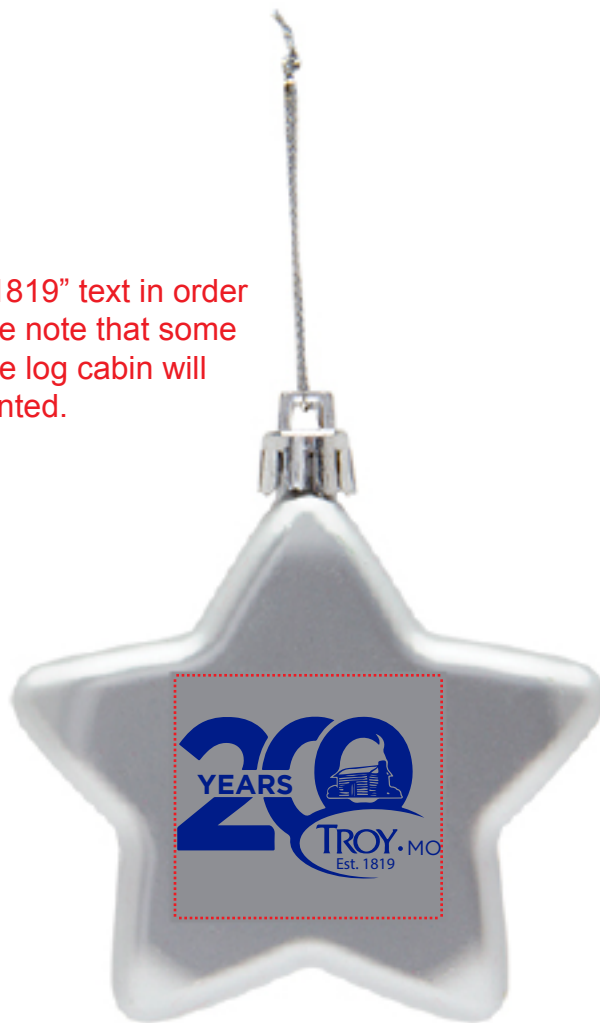

Customer Service E-mail: service@garrettspecialties.com

Order#: 145812

Product: Shatter Resistant Star Ornament: Silver

Item #: 1354-313283

Imprint Method: Screen Print on the Front: Reflex Blue

Actual Imprint Size: 1.38"W x 0.84"H

Note; I enlarged the "Est. 1819" text in order for it to print legibly. Please note that some of the small details in the log cabin will fill in when printed.

Actual Size of Imprint
Dotted Lines Do Not Print