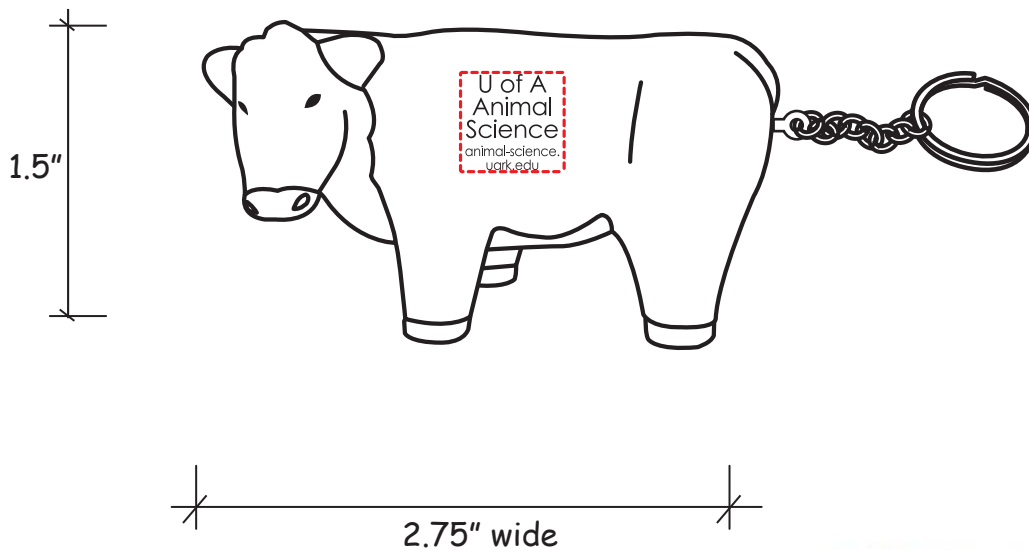

Customer Service E-mail: service@garrettspecialties.com

Order#: 145764

Product: Steer Squeezie Key Ring

Item #: 1364-307932

Imprint Method: Screen Print on the Side 1: White

Actual Imprint Size: 0.48"W x 0.5"H