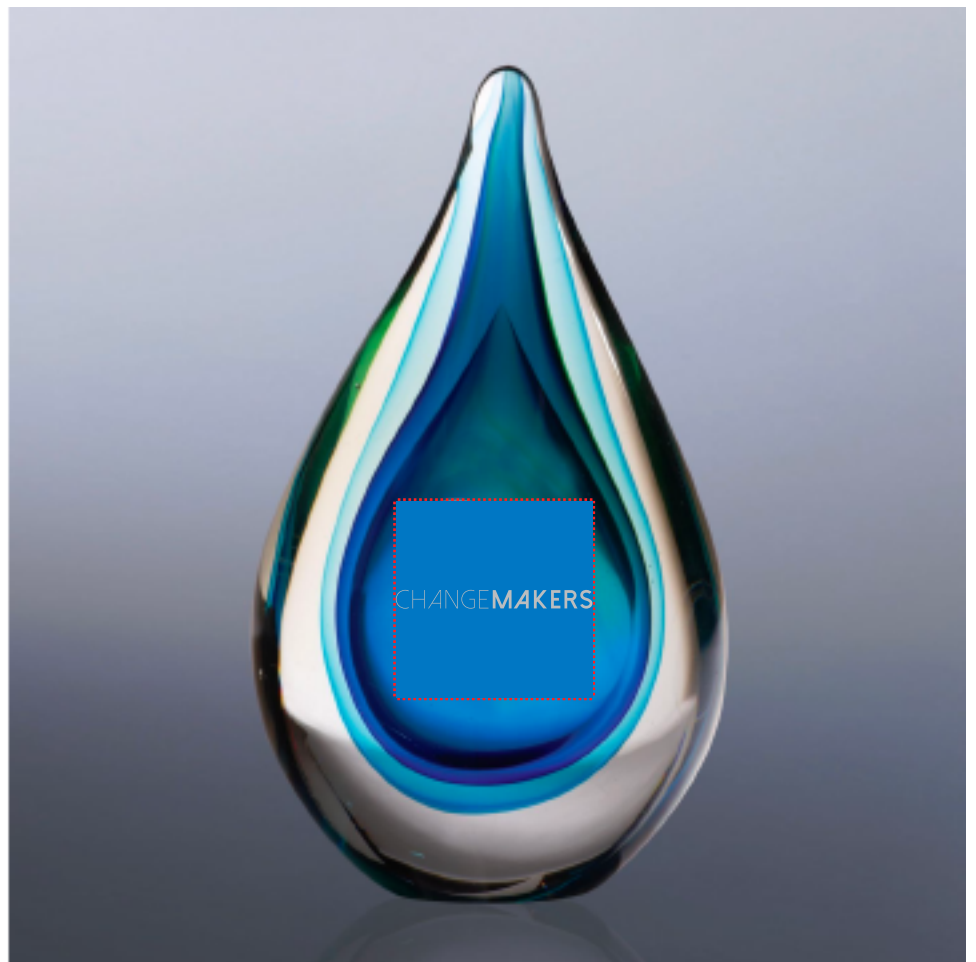

IMPORTANT INFORMATION (PLEASE READ)

Please proof carefully for spelling errors, omissions, and layout accuracy. It is your responsibility to correct any errors. Garrett Specialties assumes no responsibility for errors after a proof has been authorized to print. Please note changes or revisions to your proof from your original instructions may cause revision in your ship date. Delays in paper proof approval also may require a change in your schedule ship dates. Occasionally, some fax machines may distort the image. Please pay close attention to numbers.

It is imperative that you view your e-proof and submit your approval and/or changes promptly to maintain your anticipated delivery date.

Please keep in mind that this virtual proof is not a printed sample of your artwork on our product. The size and placement of the artwork may vary from this proof when actually printed on the product. Carefully review the attached proof for verification of copy & layout.

Due to inherent technical differences in color monitors, the imprint colors and product colors depicted in the attached proof will not resemble those in the final product. We make every effort to match requested custom colors, but cannot guarantee a 100% exact match. Imprints are applied using pad or screen inks. These inks are hand mixed as close as possible to the requested color but may vary 2 to 4 shades. For this reason an exact PMS match cannot be guaranteed.

Your order is ON HOLD until we receive an approval from you in reference to your artwork.