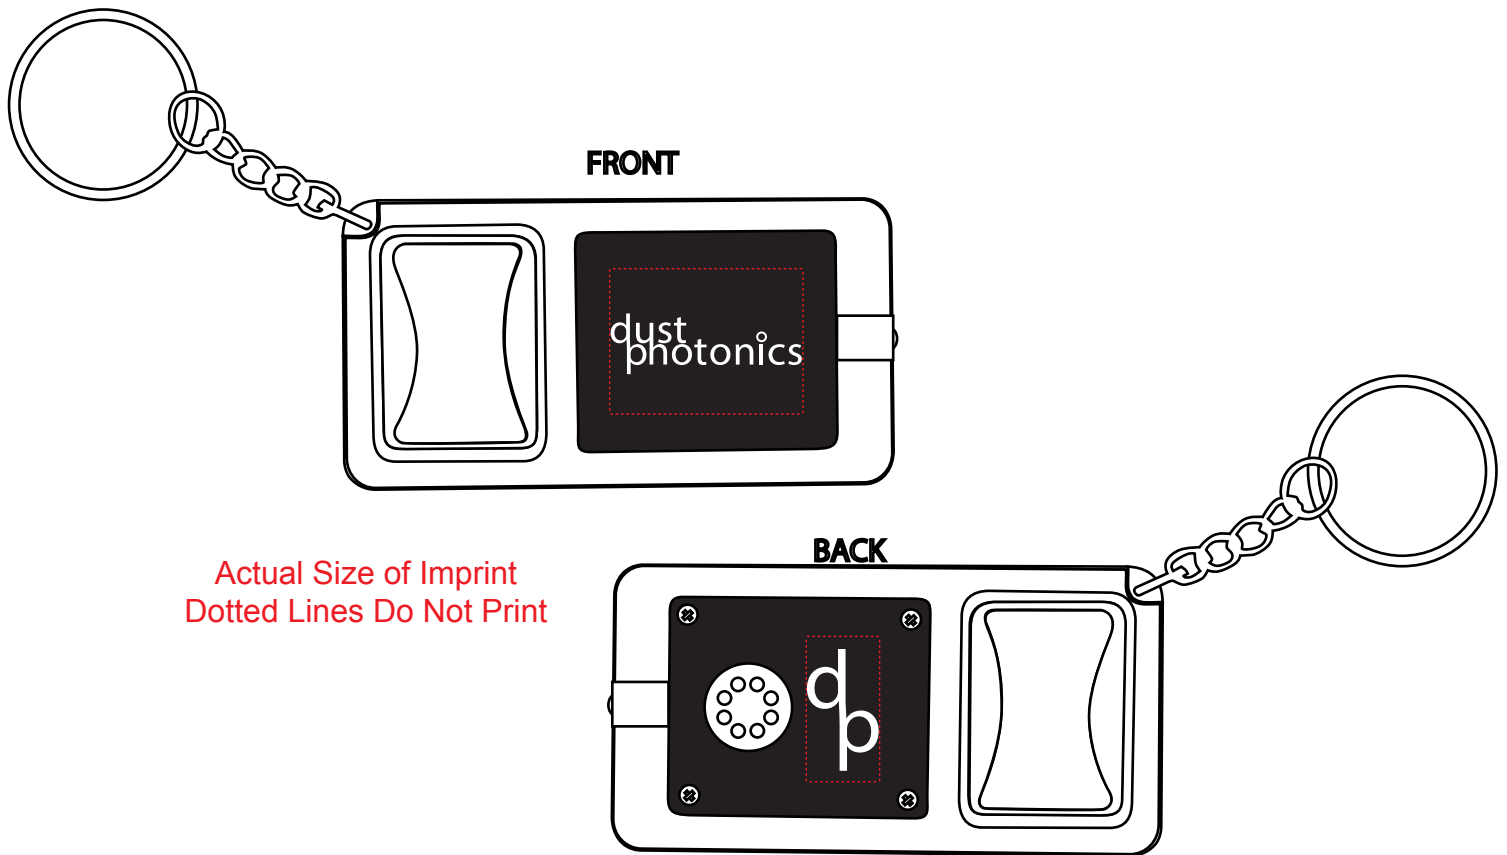

Customer Service E-mail: service@garrettspecialties.com

Order#: 145677

Product: LED Keylight Bottle Opener: Black

Item #: 1008-304546

Imprint Method: Screen Print on the Top & Bottom Sides: White

Actual Imprint Size: 1"W x 0.31"H (top side), 0.37"W x 0.63"H (Bottom side)

Actual Size of Imprint
Dotted Lines Do Not Print

*** IMPORTANT INFORMATION *** (PLEASE READ)

Please proof carefully for spelling errors, omissions, and layout accuracy. It is your responsibility to correct any errors. Garrett Specialties assumes no responsibility for errors after a proof has been authorized to print. Please note changes or revisions to your proof from your original instructions may cause revision in your ship date. Delays in paper proof approval also may require a change in your schedule ship dates. Occasionally, some fax machines may distort the image. Please pay close attention to numbers.