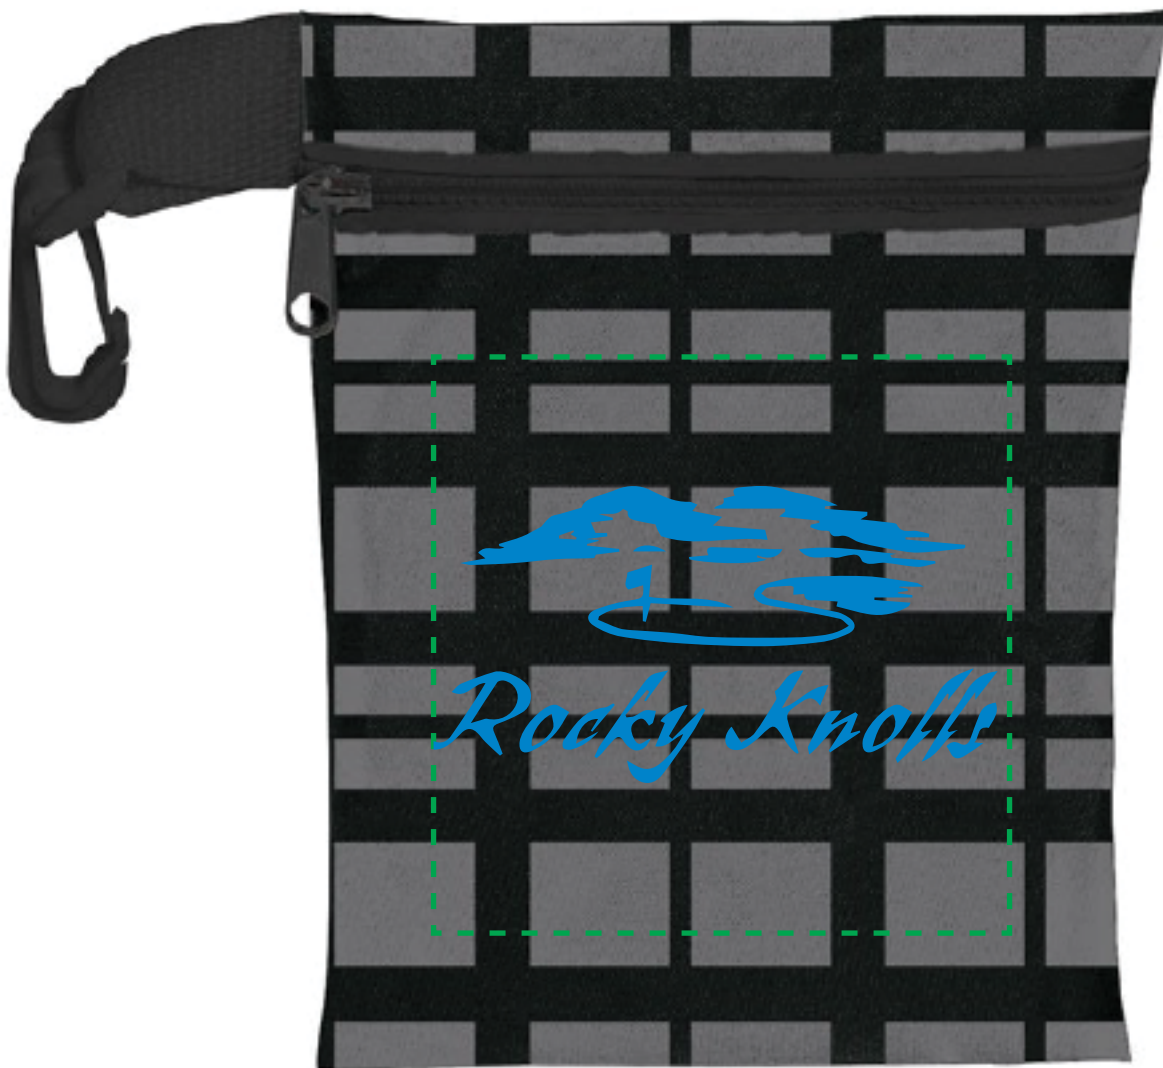

Customer Service E-mail: service@garrettspecialties.com

Order#: 145285

Product: Printed Golfer's Pal Kit with Basic Golf Tools

Item #: 1039-312781

Imprint Method: Screen Print on the Front: Process Blue

Actual Imprint Size: 3.75"W x 2"H