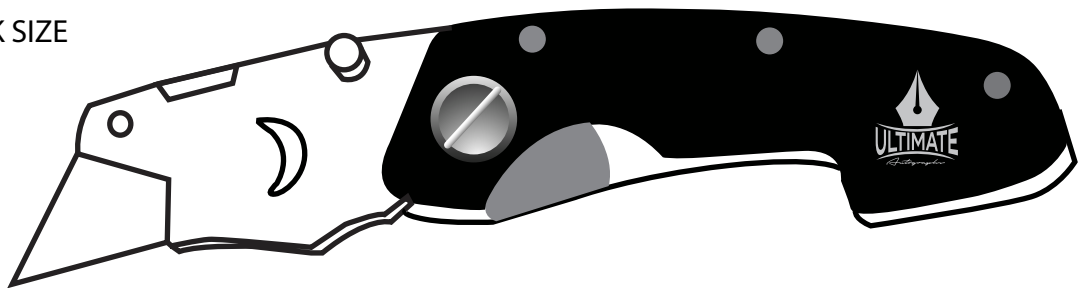

GARRETT SPECIALTIES

a promotional product company

eProof

2 Split Rock Drive Suite 11, Cherry Hill, NJ 08003

Telephone: 1-856 424-4818 or 1-800 320-1510

Fax: 1-856 424-5269

Hours of Operation: 9:00 - 5:30 pm Eastern, M - F

Customer Service E-mail: service@garrettspecialties.com

Order#: 145231

Product: Foldable Utility Knife: Black

Item #: 1101-301547

Imprint Method: Laser Engraved on the Handle

Actual Imprint Size: 0.42"W x 0.5"H

100% ARTWORK SIZE

Note: Some small details in the artwork may close up or fill in when engrave. Some loss of detail may occur.

*** IMPORTANT INFORMATION *** (PLEASE READ)

Please proof carefully for spelling errors, omissions, and layout accuracy. It is your responsibility to correct any errors. Garrett Specialties assumes no responsibility for errors after a proof has been authorized to print. Please note changes or revisions to your proof from your original instructions may cause revision in your ship date. Delays in paper proof approval also may require a change in your schedule ship dates. Occasionally, some fax machines may distort the image. Please pay close attention to numbers.

It is imperative that you view your e-proof and submit your approval and/or changes promptly to maintain your anticipated delivery date.

Please keep in mind that this virtual proof is not a printed sample of your artwork on our product. The size and placement of the artwork may vary from this proof when actually printed on the product. Carefully review the attached proof for verification of copy & layout.

Due to inherent technical differences in color monitors, the imprint colors and product colors depicted in the attached proof will not resemble those in the final product. We make every effort to match requested custom colors, but cannot guarantee a 100% exact match. Imprints are applied using pad or screen inks. These inks are hand mixed as close as possible to the requested color but may vary 2 to 4 shades. For this reason an exact PMS match cannot be guaranteed.

Your order is ON HOLD until we receive an approval from you in reference to your artwork.