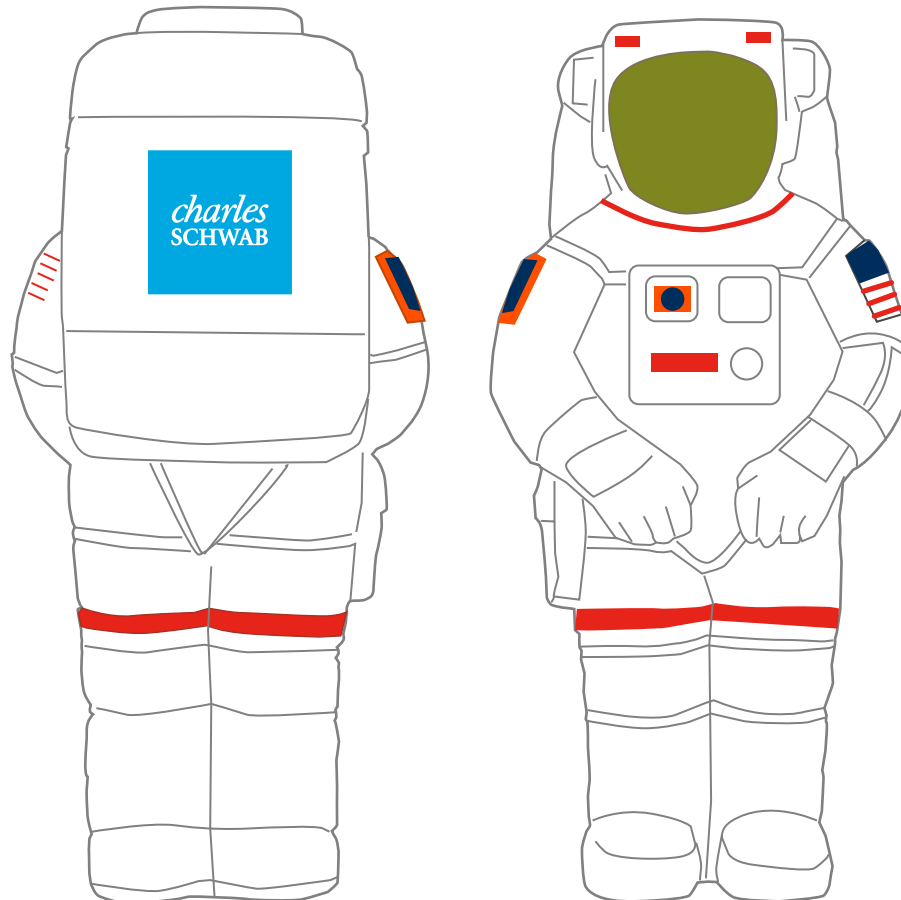

**Order#:** 145066

**Product:** Astronaut Stress Ball

**Item #:** 1008-108000

**Imprint Method:** Pad Print on the Backpack: PMS 2995C

**Actual Imprint Size:** 0.75"W x 0.75"H

## ACTUAL SIZE

**Please note: Your proof is shown using PMS 2995C, as our manufacturer can only print using coated PMS colors. Please advise if this is okay.**