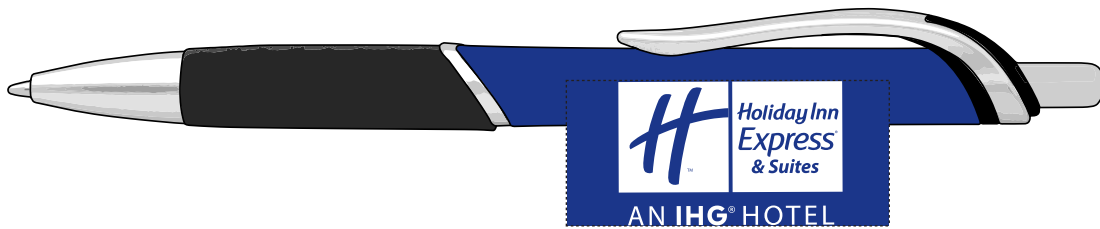

GARRETT SPECIALTIES

a promotional product company

eProof

2 Split Rock Drive Suite 11, Cherry Hill, NJ 08003

Telephone: 1-856 424-4818 or 1-800 320-1510

Fax: 1-856 424-5269

Hours of Operation: 9:00 - 5:30 pm Eastern, M - F

Customer Service E-mail: service@garrettspecialties.com

Order#: 144564

Product: Jive Pen: Blue

Item #: 1090-315883

Imprint Method: Screen Print on the Right of Clip: White

Actual Imprint Size: 1.16"W x 0.75"H

Actual Size of Imprint
Dotted Lines Do Not Print

*** IMPORTANT INFORMATION *** (PLEASE READ)

Please proof carefully for spelling errors, omissions, and layout accuracy. It is your responsibility to correct any errors. Garrett Specialties assumes no responsibility for errors after a proof has been authorized to print. Please note changes or revisions to your proof from your original instructions may cause revision in your ship date. Delays in paper proof approval also may require a change in your schedule ship dates. Occasionally, some fax machines may distort the image. Please pay close attention to numbers.

It is imperative that you view your e-proof and submit your approval and/or changes promptly to maintain your anticipated delivery date.

Please keep in mind that this virtual proof is not a printed sample of your artwork on our product. The size and placement of the artwork may vary from this proof when actually printed on the product. Carefully review the attached proof for verification of copy & layout.

Due to inherent technical differences in color monitors, the imprint colors and product colors depicted in the attached proof will not resemble those in the final product. We make every effort to match requested custom colors, but cannot guarantee a 100% exact match. Imprints are applied using pad or screen inks. These inks are hand mixed as close as possible to the requested color but may vary 2 to 4 shades. For this reason an exact PMS match cannot be guaranteed.

Your order is ON HOLD until we receive an approval from you in reference to your artwork.