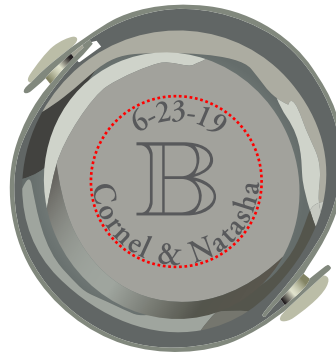

Customer Service E-mail: service@garrettspecialties.com

Order#: 144359

Product: Bubbly Keeper

Item #: 1001-314059

Imprint Method: Laser Engraved on the Top

Actual Imprint Size: 0.875" Diameter circle

NOTE: The color of your laser engraved artwork will depend on the nature of the item and it's material.