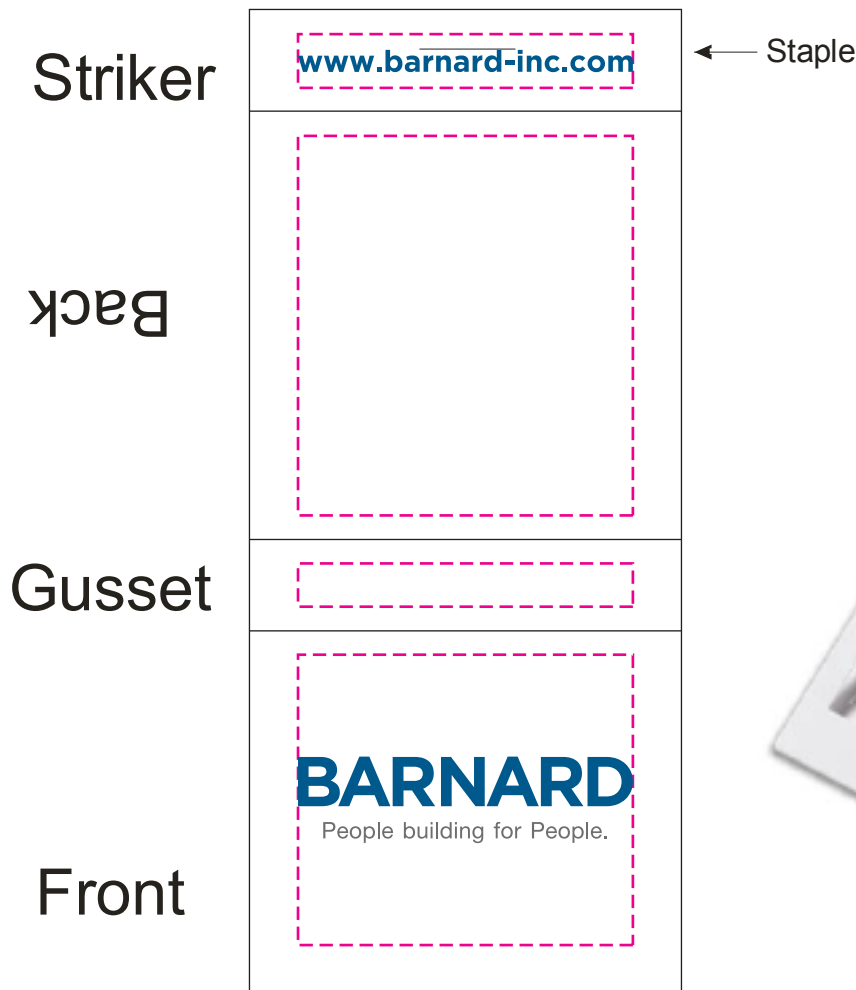

Order#: 144243

Product: Fly Fishing Matchbook with Flies

Item #: 1280-104608

Imprint Method: Digital Print on the Front Cover

Actual Imprint Size: 1.75" Wide on the Front & Striker

Actual Size of Imprint
Dotted Lines Do Not Print

ART NOTES

The template to the left shows the matchbook laid out flat. To get an idea of how it would look, I would recommend printing this proof out, cutting along the outside rectangle of the template to the left, and folding along the lines to assemble the matchbook. Each side has been labeled to give you a point of reference.