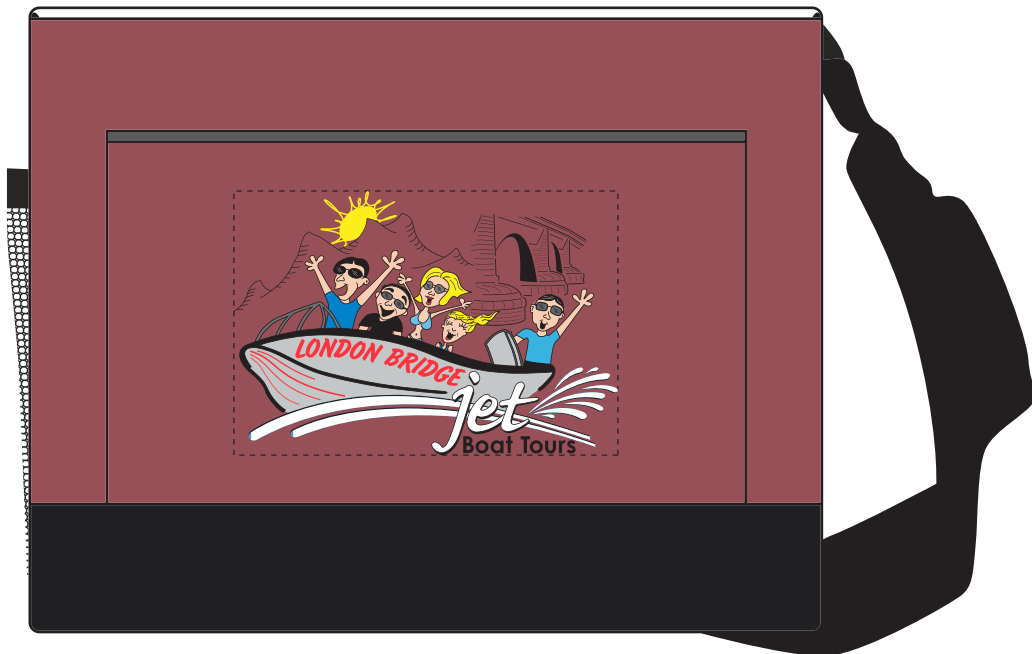

GARRETT SPECIALTIES

a promotional product company

eProof

2 Split Rock Drive Suite 11, Cherry Hill, NJ 08003

Telephone: 1-856 424-4818 or 1-800 320-1510

Fax: 1-856 424-5269

Hours of Operation: 9:00 - 5:30 pm Eastern, M - F

Customer Service E-mail: service@garrettspecialties.com

Order#: 144093

Product: Strand Snow Canvas Lunch : Red

Item #: 1097-313663

Imprint Method: 4 Color Process on the Front Pocket

Actual Imprint Size: 4"W x 2.75"H

Item shown @ 50% of actual size

***** IMPORTANT INFORMATION *** (PLEASE READ)**

Please proof carefully for spelling errors, omissions, and layout accuracy. It is your responsibility to correct any errors. Garrett Specialties assumes no responsibility for errors after a proof has been authorized to print. Please note changes or revisions to your proof from your original instructions may cause revision in your ship date. Delays in paper proof approval also may require a change in your schedule ship dates. Occasionally, some fax machines may distort the image. Please pay close attention to numbers.

It is imperative that you view your e-proof and submit your approval and/or changes promptly to maintain your anticipated delivery date.

Please keep in mind that this virtual proof is not a printed sample of your artwork on our product. The size and placement of the artwork may vary from this proof when actually printed on the product. Carefully review the attached proof for verification of copy & layout.

Due to inherent technical differences in color monitors, the imprint colors and product colors depicted in the attached proof will not resemble those in the final product. We make every effort to match requested custom colors, but cannot guarantee a 100% exact match. Imprints are applied using pad or screen inks. These inks are hand mixed as close as possible to the requested color but may vary 2 to 4 shades. For this reason an exact PMS match cannot be guaranteed.

Your order is ON HOLD until we receive an approval from you in reference to your artwork.