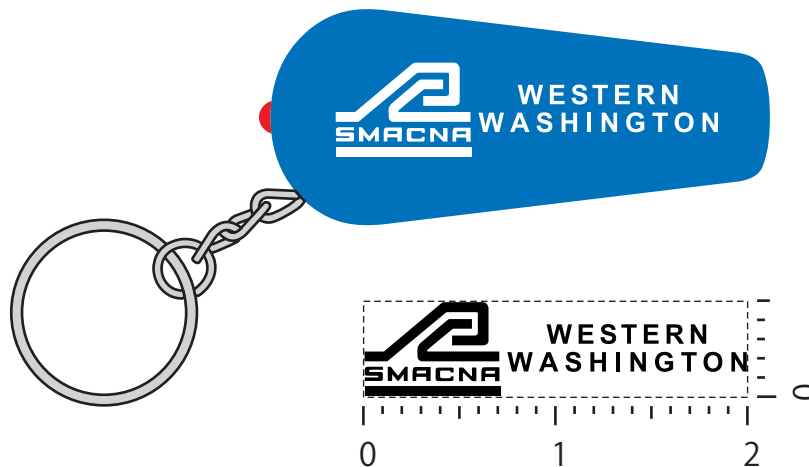

Customer Service E-mail: service@garrettspecialties.com

Order#: 143913

Product: Light Up Key Tag with Whistle: Translucent Blue

Item #: 1097-301624

Imprint Method: Pad Print on the Top of Whistle: White

Actual Imprint Size: 2"W x 0.5"H

Please note: The small text under "SMACNA" would not print legibly as-is. I have moved it to the side of the logo and enlarged it so that it would print legibly. Please advise if this is okay.

*** IMPORTANT INFORMATION *** (PLEASE READ)