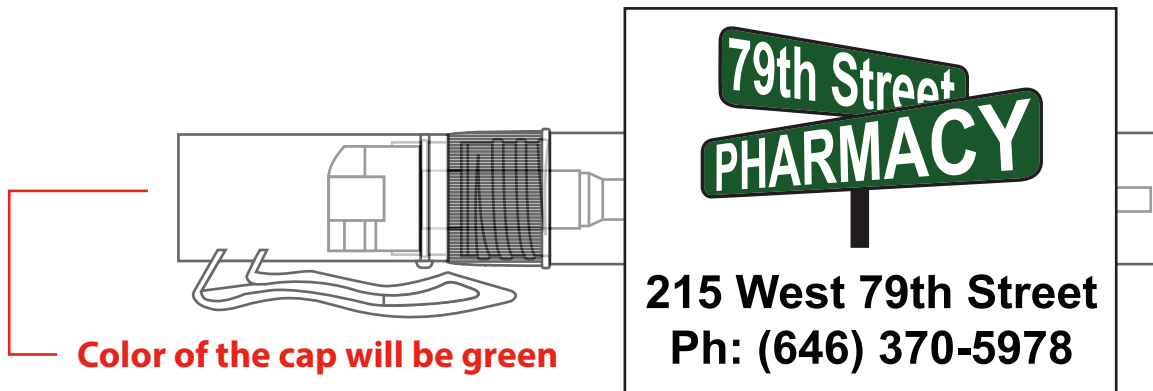

NOTE: Label will wrap around the barrel of the product

IMPORTANT INFORMATION (PLEASE READ)

Please proof carefully for spelling errors, omissions, and layout accuracy. It is your responsibility to correct any errors. Garrett Specialties assumes no responsibility for errors after a proof has been authorized to print. Please note changes or revisions to your proof from your original instructions may cause revision in your ship date. Delays in paper proof approval also may require a change in your schedule ship dates. Occasionally, some fax machines may distort the image. Please pay close attention to numbers.

It is imperative that you view your e-proof and submit your approval and/or changes promptly to maintain your anticipated delivery date.

Please keep in mind that this virtual proof is not a printed sample of your artwork on our product. The size and placement of the artwork may vary from this proof when actually printed on the product. Carefully review the attached proof for verification of copy & layout.

Due to inherent technical differences in color monitors, the imprint colors and product colors depicted in the attached proof will not resemble those in the final product. We make every effort to match requested custom colors, but cannot guarantee a 100% exact match. Imprints are applied using pad or screen inks. These inks are hand mixed as close as possible to the requested color but may vary 2 to 4 shades. For this reason an exact PMS match cannot be guaranteed.

Your order is ON HOLD until we receive an approval from you in reference to your artwork.