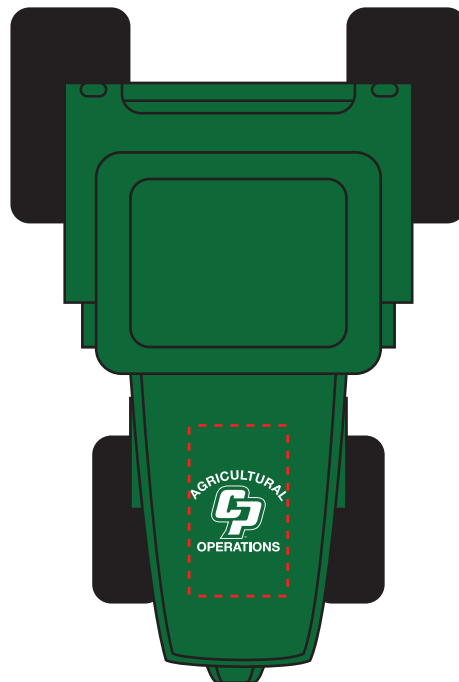

Customer Service E-mail: service@garrettspecialties.com

Order#: 143596

Product: Tractor Stress Ball

Item #: 1339-315768

Imprint Method: Pad Print on the Hood: White

Actual Imprint Size: 0.5"W x 0.42"H

Actual Size of Imprint
Dotted Lines Do Not Print