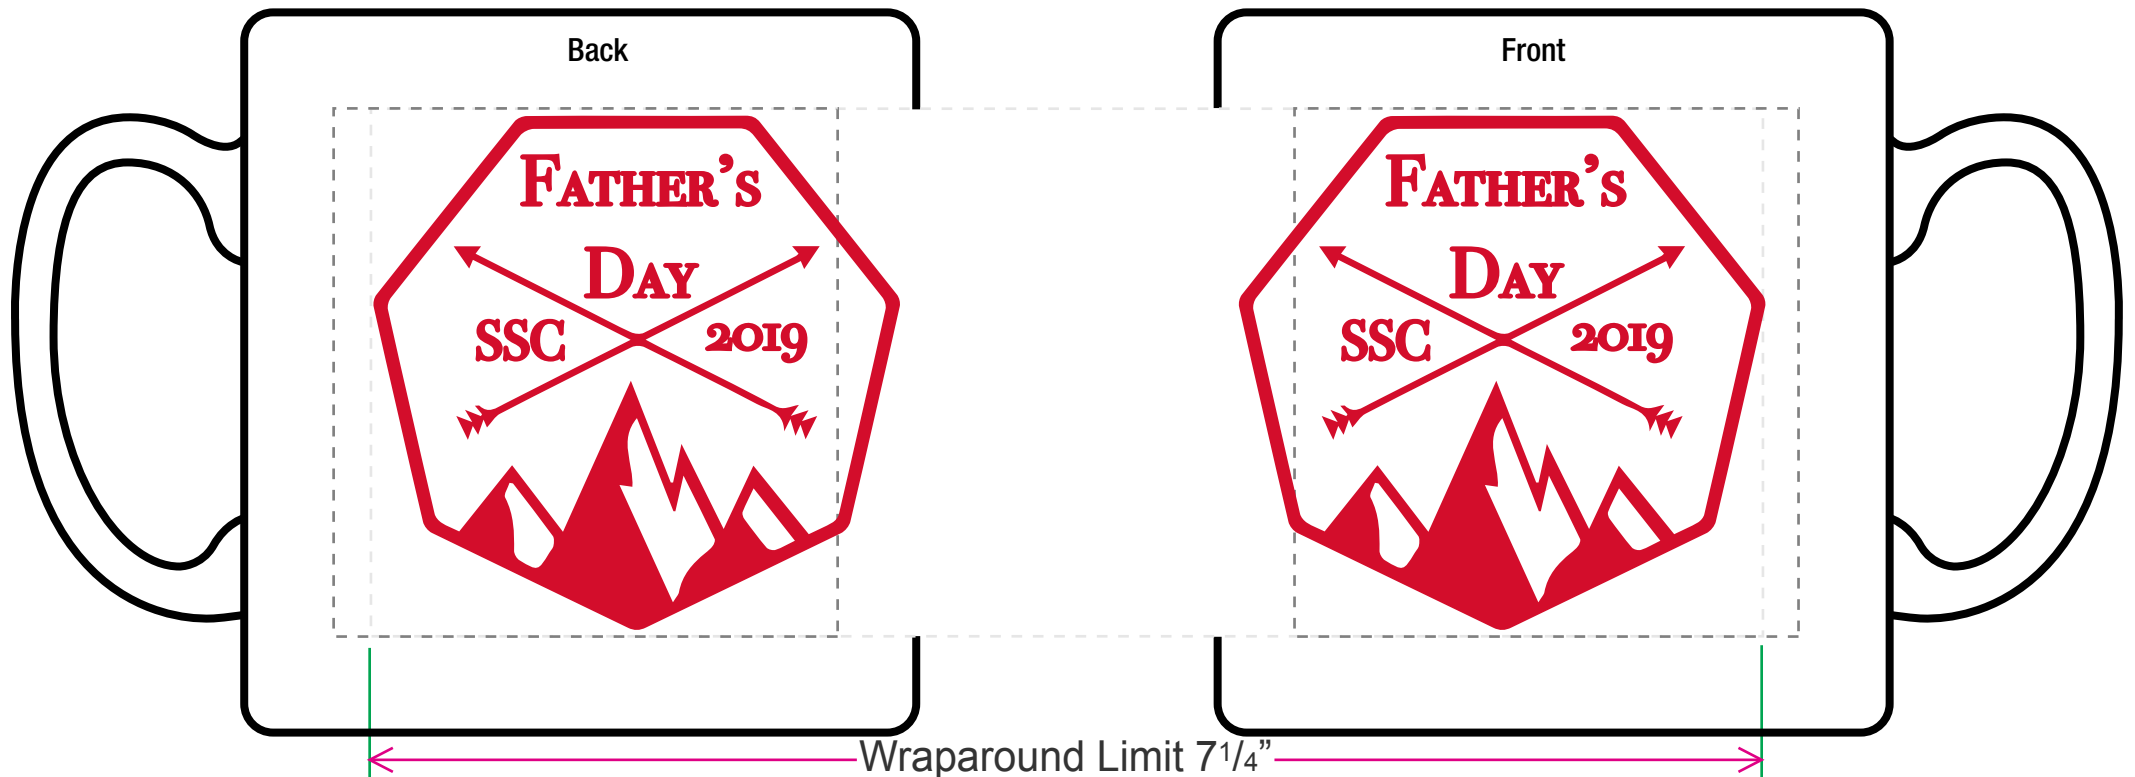

Order#: 143418

Product: Budget White Mug 11 oz

Item #: 1086-105224

Imprint Method: Screen Print Wrap Around - Red 186

Actual Imprint Size: 7.25 in W x 2.6777 in H

PAGE 1 OF 3

*****IMPORTANT INFORMATION*** (PLEASE READ)**