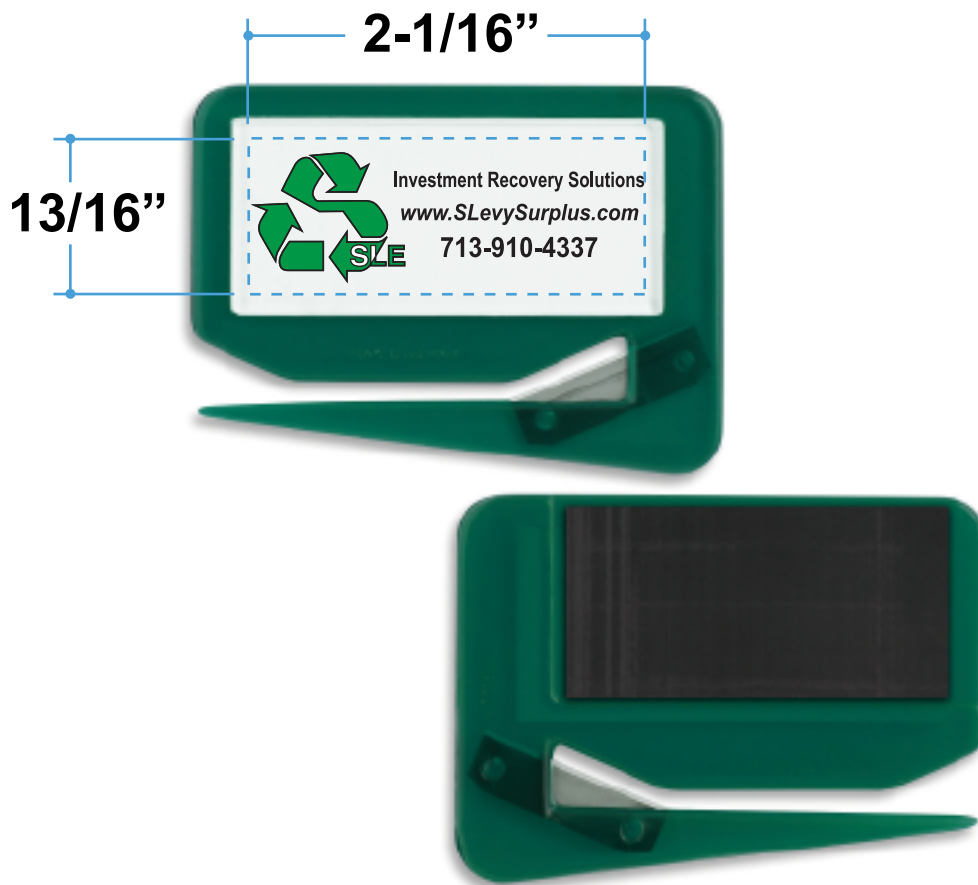

Customer Service E-mail: service@garrettspecialties.com

Order#: 143309

Product: Zippy Dome Letter Opener: Translucent Green

Item #: 1215-102476

Imprint Method: Screen Print on the Front (Paper Insert): Black, Green PMS 347C

Actual Imprint Size: 2"W x 0.68"H

***** IMPORTANT INFORMATION *** (PLEASE READ)**

Please proof carefully for spelling errors, omissions, and layout accuracy. It is your responsibility to correct any errors. Garrett Specialties assumes no responsibility for errors after a proof has been authorized to print. Please note changes or revisions to your proof from your original instructions may cause revision in your ship date. Delays in paper proof approval also may require a change in your schedule ship dates. Occasionally, some fax machines may distort the image. Please pay close attention to numbers.