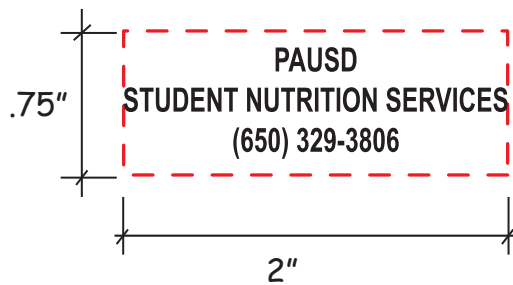

Customer Service E-mail: service@garrettspecialties.com

Order#: 143218

Product: Hot Dog Stress Ball

Item #: 1364-309713

Imprint Method: Pad Print on the Back side: Black

Actual Imprint Size: 2"W x 0.58"H

*** IMPORTANT INFORMATION *** (PLEASE READ)