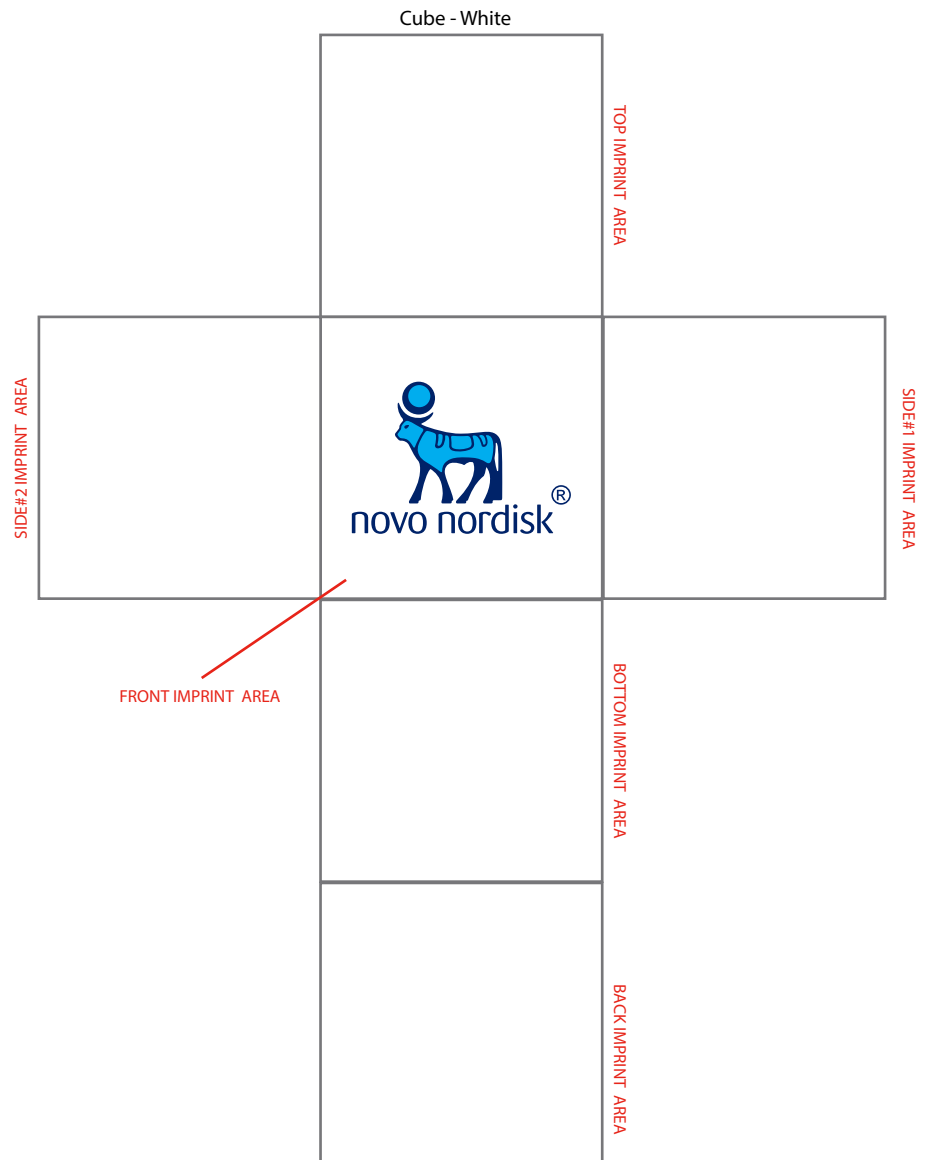

Customer Service E-mail: service@garrettspecialties.com

Order#: 143180

Product: Cube Shape Stress Ball: White

Item #: 1008-100753

Imprint Method: Pad Print on the First Side: PMS 280C, PMS Process Cyan

Actual Imprint Size: 1.75"W x 1.21"H

Actual Size of Imprint

otted Lines Represent
The Imprint Area on Each Side
They Do Not Print on the Actual Item

*** IMPORTANT INFORMATION *** (PLEASE READ)

Please proof carefully for spelling errors, omissions, and layout accuracy. It is your responsibility to correct any errors. Garrett Specialties assumes no responsibility for errors after a proof has been authorized to print. Please note changes or revisions to your proof from your original instructions may cause revision in your ship date. Delays in paper proof approval also may require a change in your schedule ship dates. Occasionally, some fax machines may distort the image. Please pay close attention to numbers.