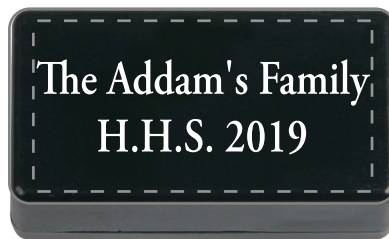

Customer Service E-mail: service@garrettspecialties.com

Order#: 143070

Product: Clicker Noisemaker: Black

Item #: 1024-103146

Imprint Method: Pad Print on the Front: White

Actual Imprint Size: 1.75"W x 0.5"H