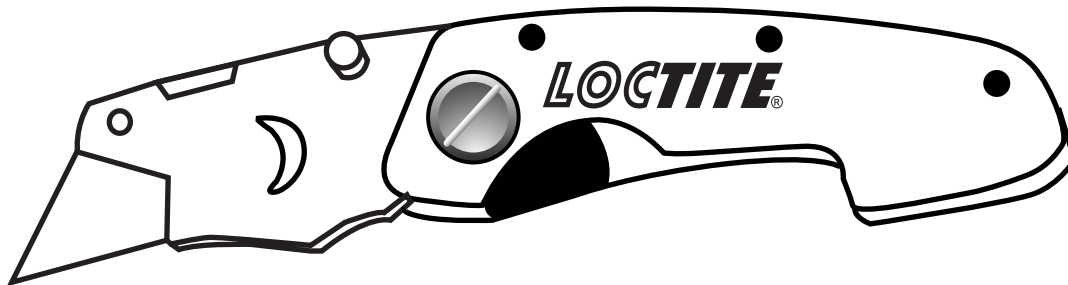

Customer Service E-mail: service@garrettspecialties.com

Order#: 143000

Product: Foldable Utility Knife: Black

Item #: 1101-301547

Imprint Method: Laser Engraved on the Handle

Actual Imprint Size: 1.25"W x 0.25"H