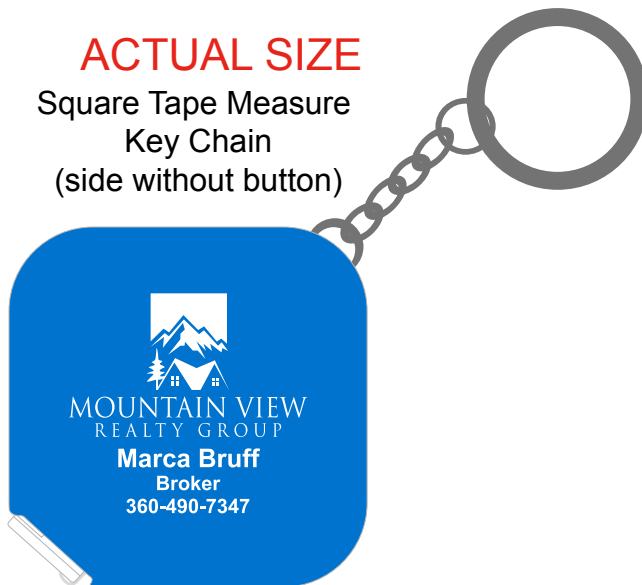

Customer Service E-mail: service@garrettspecialties.com

Order#: 142997

Product: Square Tape Measure Key Chain

Item #: 1008-306307

Imprint Method: Screen Print

Actual Imprint Size: 1.2408 in W x 1.1455 in H

ACTUAL SIZE

Square Tape Measure
Key Chain
(side without button)

200%

**MOUNTAIN VIEW
REALTY GROUP**

Marca Bruff

Broker

360-490-7347

*****IMPORTANT INFORMATION*** (PLEASE READ)**