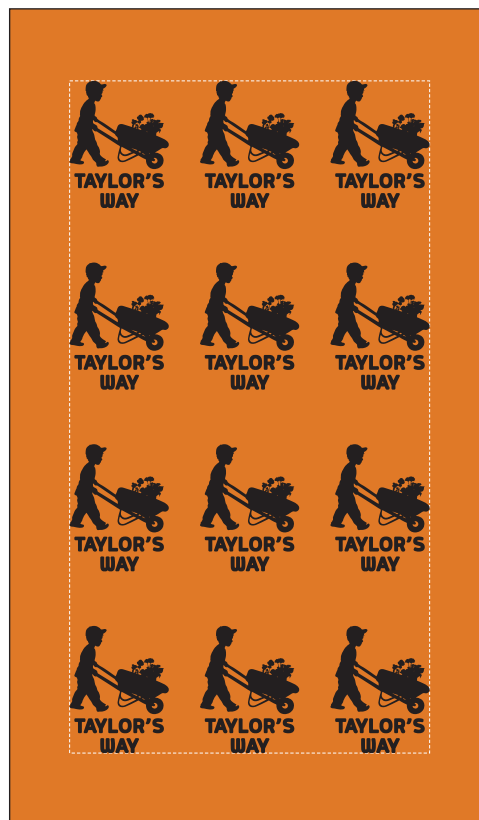

GARRETT SPECIALTIES

a promotional product company

eProof

2 Split Rock Drive Suite 11, Cherry Hill, NJ 08003

Telephone: 1-856 424-4818 or 1-800 320-1510

Fax: 1-856 424-5269

Hours of Operation: 9:00 - 5:30 pm Eastern, M - F

Customer Service E-mail: service@garrettspecialties.com

Order#: 142750

Product: The Fandana: Orange

Item #: 1016-310740

Imprint Method: Screen Print on the Front: Black

Actual Imprint Size: 7.5"W x 14"H

25% of actual size

This end is open

This end is open

*** IMPORTANT INFORMATION *** (PLEASE READ)

Please proof carefully for spelling errors, omissions, and layout accuracy. It is your responsibility to correct any errors. Garrett Specialties assumes no responsibility for errors after a proof has been authorized to print. Please note changes or revisions to your proof from your original instructions may cause revision in your ship date. Delays in paper proof approval also may require a change in your schedule ship dates. Occasionally, some fax machines may distort the image. Please pay close attention to numbers.

It is imperative that you view your e-proof and submit your approval and/or changes promptly to maintain your anticipated delivery date.

Please keep in mind that this virtual proof is not a printed sample of your artwork on our product. The size and placement of the artwork may vary from this proof when actually printed on the product. Carefully review the attached proof for verification of copy & layout.

Due to inherent technical differences in color monitors, the imprint colors and product colors depicted in the attached proof will not resemble those in the final product. We make every effort to match requested custom colors, but cannot guarantee a 100% exact match. Imprints are applied using pad or screen inks. These inks are hand mixed as close as possible to the requested color but may vary 2 to 4 shades. For this reason an exact PMS match cannot be guaranteed.

Your order is ON HOLD until we receive an approval from you in reference to your artwork.