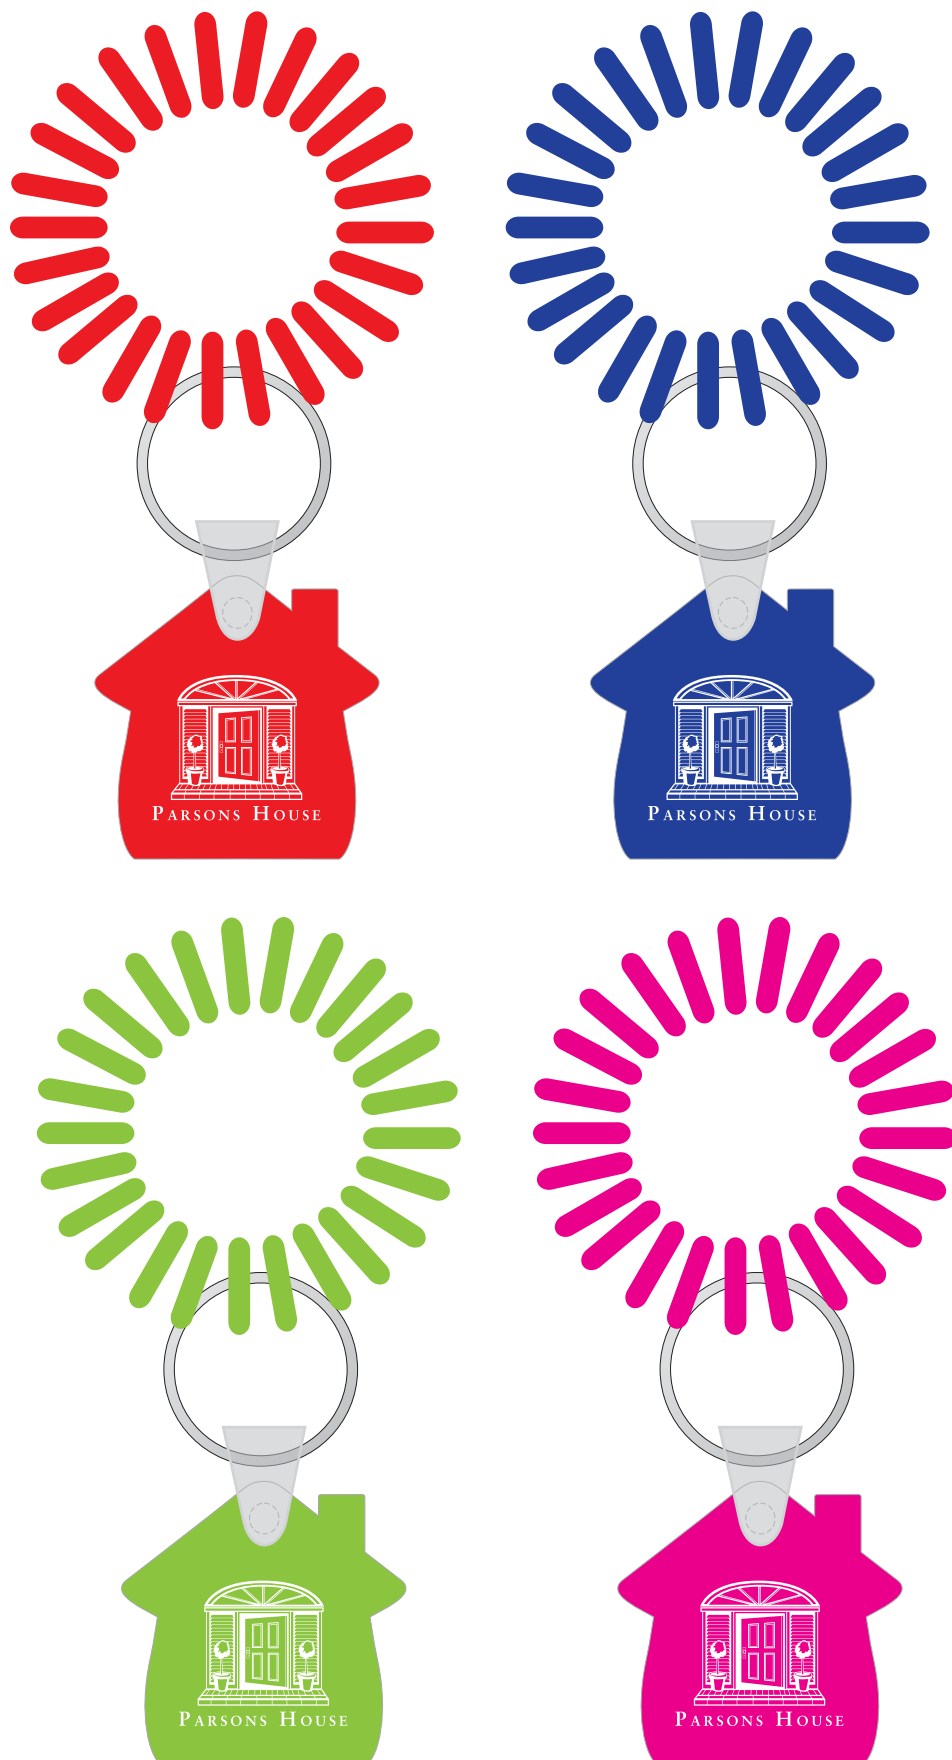

2 Split Rock Drive Suite 11, Cherry Hill, NJ 08003
Telephone: 1-856 424-4818 or 1-800 320-1510
Fax: 1-856 424-5269
Hours of Operation: 9:00 - 5:30 pm Eastern, M - F
Customer Service E-mail: service@garrettspecialties.com

Order#: 142647

Product: House Spiral Wrist Coil Key Tag - Assorted (Pink, Lime Green, Red, Blue)

Item #: 1268-106397

Imprint Method: Pad Print on the Side 1 of House: White

Actual Imprint Size: 0.875"W x 0.86"H

Note: Item colors shown below are approximate renderings, may not be exactly as shown below.

IMPORTANT INFORMATION (PLEASE READ)

Please proof carefully for spelling errors, omissions, and layout accuracy. It is your responsibility to correct any errors. Garrett Specialties assumes no responsibility for errors after a proof has been authorized to print. Please note changes or revisions to your proof from your original instructions may cause revision in your ship date. Delays in paper proof approval also may require a change in your schedule ship dates. Occasionally, some fax machines may distort the image. Please pay close attention to numbers.

It is imperative that you view your e-proof and submit your approval and/or changes promptly to maintain your anticipated delivery date.

Please keep in mind that this virtual proof is not a printed sample of your artwork on our product. The size and placement of the artwork may vary from this proof when actually printed on the product. Carefully review the attached proof for verification of copy & layout.

Due to inherent technical differences in color monitors, the imprint colors and product colors depicted in the attached proof will not resemble those in the final product.

We make every effort to match requested custom colors, but cannot guarantee a 100% exact match. Imprints are applied using pad or screen inks. These inks are hand mixed as close as possible to the requested color but may vary 2 to 4 shades. For this reason an exact PMS match cannot be guaranteed.

Your order is ON HOLD until we receive an approval from you in reference to your artwork.