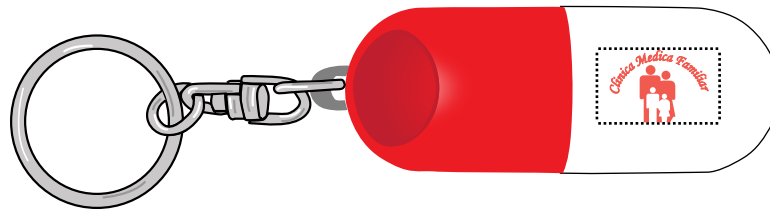

Customer Service E-mail: [service@garrettspecialties.com](mailto:service@garrettspecialties.com)

**Order#:** 142128

**Product:** Twist a Pill Key Chain: Red

**Item #:** 1008-304515

**Imprint Method:** Pad Print on the One Side: Red 485

**Actual Imprint Size:** 0.51"W x 0.37"H

Note: the text will print very small might fill in or be difficult to read

Actual Size of Imprint  
Dotted Lines Do Not Print

**\*\*\*IMPORTANT INFORMATION\*\*\* (PLEASE READ)**