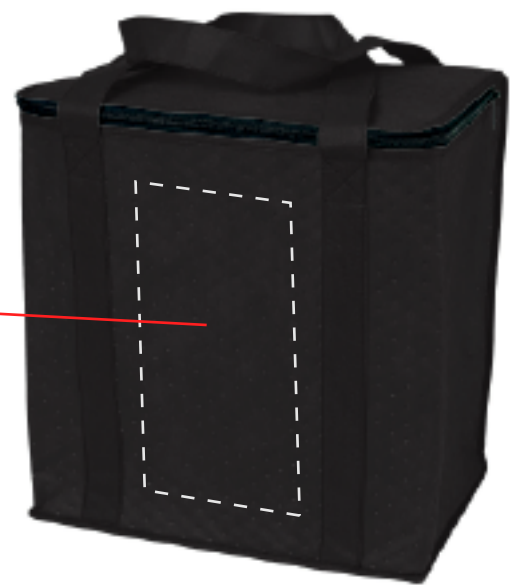

Customer Service E-mail: service@garrettspecialties.com

Order#: 142074

Product: Zippered Insulated Grocery Tote Bag: Black

Item #: 1086-310284

Imprint Method: Heat Transfer on the Side 1: Green 355

Actual Imprint Size: 5"W x 2.72"H